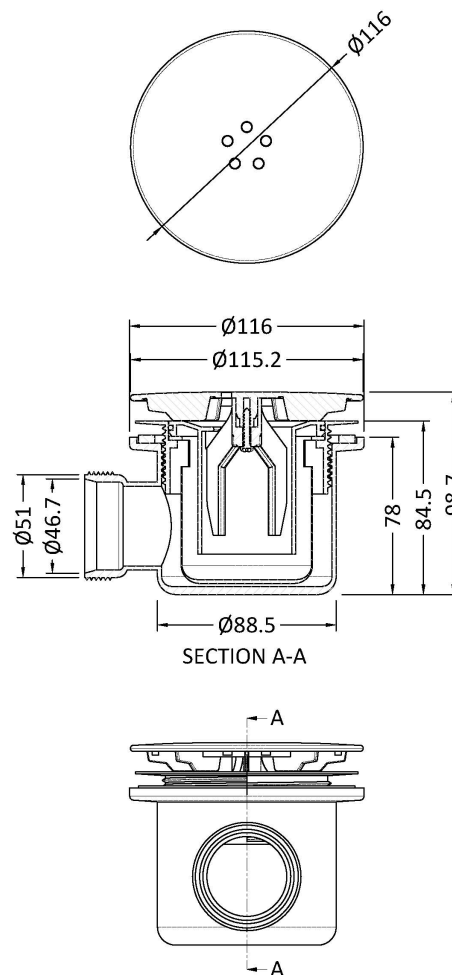

Sales Code: STW005

Description: Mega Flow Shower Waste Bb Top/White Body

Product Dimensions

Length (mm):	
Width (mm):	115
Height (mm):	78
Depth (mm):	780
Nett Weight (kg):	0.31

Packaging Dimensions

Height (mm):	170
Width (mm):	135
Depth (mm):	100
Gross Weight (kg):	0.37

Packaging Data

Box Colour:	White Cardboard Box
Box Qty:	1
Label Size:	100 x 50
Label Colour:	White Label
Label Qty:	2

Outer Box Dimensions (If Applicable)

Height (mm):	560
Width (mm):	360
Length (mm):	
Depth (mm):	
Gross Weight (kg):	14
Barcode:	5056462623986

Product Details

Country of Origin:	China
Fitting Instruction:	No
CE & UKCA:	N/A
Product Material:	Pp
Heating Element Wattage:	Not Applicable
Colour/Finish:	Brushed Brass
Product Diameter:	115mm
Connection Size:	1 1/2"