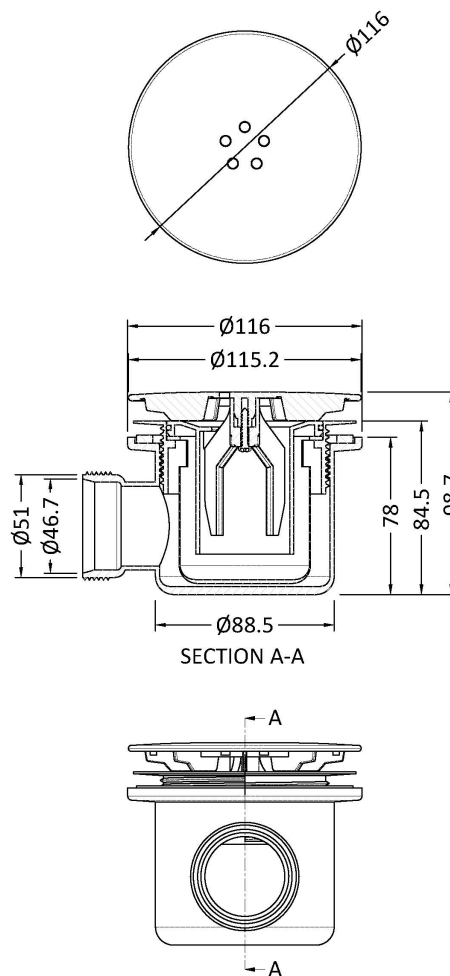

Sales Code: STW004

Description: Mega Flow Shower Waste White Top

Product Dimensions

Length (mm):	
Width (mm):	115
Height (mm):	78
Depth (mm):	780
Nett Weight (kg):	0.31

Packaging Dimensions

Height (mm):	170
Width (mm):	135
Depth (mm):	100
Gross Weight (kg):	0.37

Packaging Data

Box Colour:	White Cardboard Box
Box Qty:	1
Label Size:	100 x 50
Label Colour:	White Label
Label Qty:	2

Outer Box Dimensions (If Applicable)

Height (mm):	560
Width (mm):	360
Length (mm):	
Depth (mm):	
Gross Weight (kg):	14
Barcode:	5056462623979

Product Details

Country of Origin:	China
Fitting Instruction:	No
CE & UKCA:	N/A
Product Material:	Pp
Heating Element Wattage:	Not Applicable
Colour/Finish:	White
Product Diameter:	115mm
Connection Size:	1 1/2"