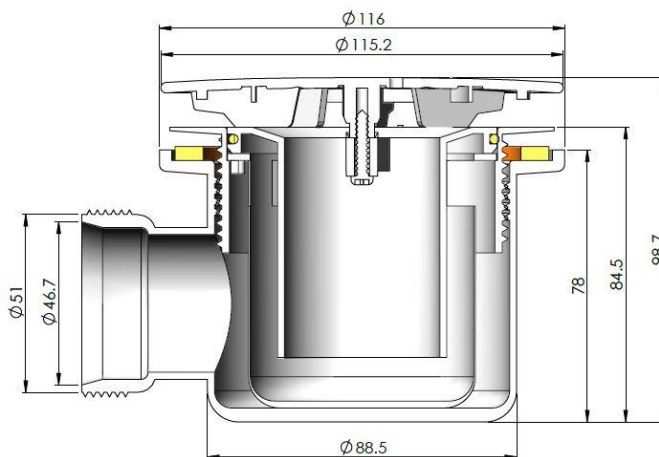

Sales Code: STW002

Description: Mega Flow Shower Waste With Knuckle Blk

Product Dimensions

Length (mm):	
Width (mm):	115
Height (mm):	78
Depth (mm):	780
Nett Weight (kg):	0.41

Packaging Dimensions

Height (mm):	170
Width (mm):	135
Depth (mm):	100
Gross Weight (kg):	0.41

Packaging Data

Box Colour:	White Cardboard Box
Box Qty:	1
Label Size:	100 x 50
Label Colour:	White Label
Label Qty:	2

Outer Box Dimensions (If Applicable)

Height (mm):	560
Width (mm):	360
Length (mm):	
Depth (mm):	
Gross Weight (kg):	14
Barcode:	5056211884576

Product Details

Country of Origin:	China
Fitting Instruction:	No
CE Certification:	N/A
Product Material:	Pp
Heating Element Wattage:	Not Applicable
Colour/Finish:	Black
Product Diameter:	115mm
Connection Size:	1 1/2"