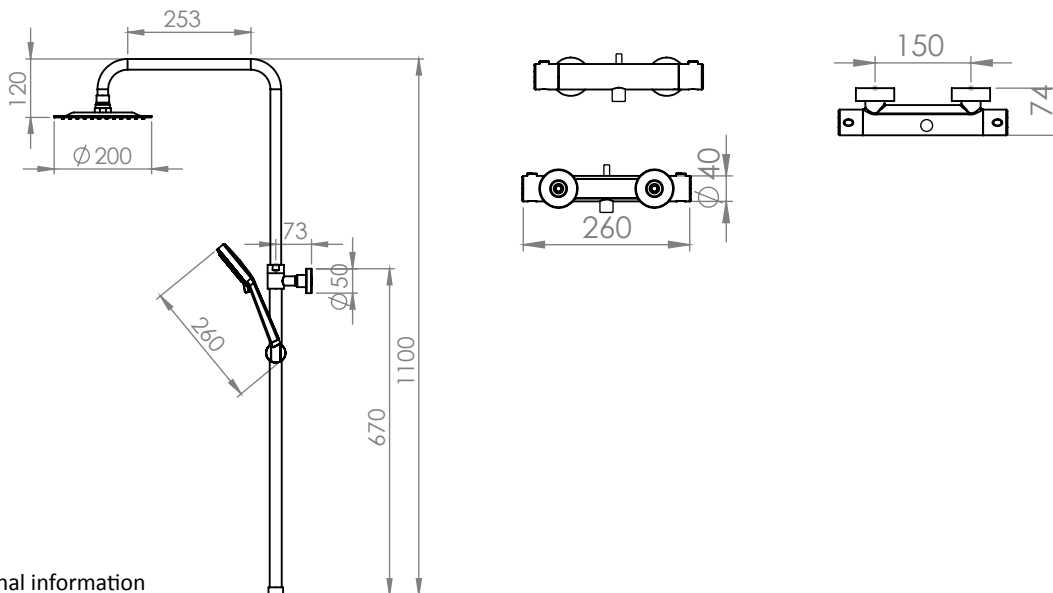

Technical Data Sheet

Quantum
Exposed Dual Function Shower

TAVISTOCK
inspiring bathrooms

No.	Description	Code	Fixings In-cluded	Gross Weight	Net Weight
1	Quantum	SQT1509	Yes		

Finishes Available

Chrome

Dimensions

Diagrams not to scale
All dimensins in mm
tolerance of +5mm

Additional information

FAQ's

Question goes here? **Answer**

Question goes here? **Answer**

Question goes here? **Answer**

Quantum
Exposed Dual Function Shower

No.	Description	Code	Fixings In-cluded	Gross Weight	Net Weight
1	Quantum	SQT2009	Yes		

Finishes Available

Chrome

Dimensions

Diagrams not to scale
All dimensins in mm
tolerance of +5mm

Additional information