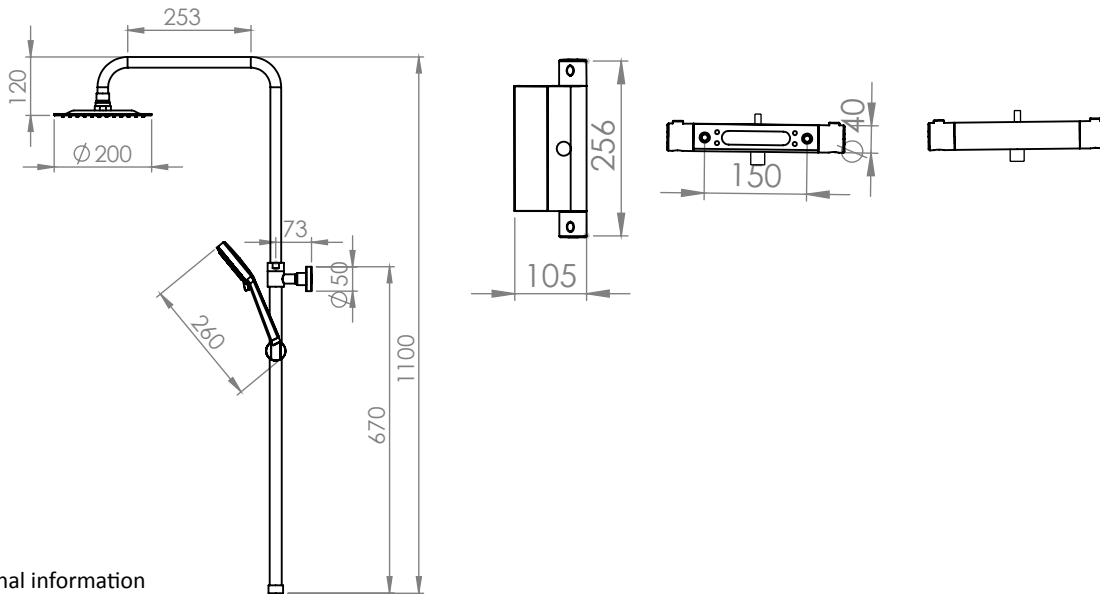

Technical Data Sheet

Quantum
Exposed Dual Function Shower

TAVISTOCK
inspiring bathrooms

No.	Description	Code	Fixings In-cluded	Gross Weight	Net Weight
1	Quantum	SQT1509	Yes		

Finishes Available

Chrome

Dimensions

Diagrams not to scale
All dimensins in mm
tolerance of +5mm

Additional information

FAQ's

Question goes here? **Answer**

Question goes here? **Answer**

Question goes here? **Answer**

Quantum
Exposed Dual Function Shower

No.	Description	Code	Fixings In-cluded	Gross Weight	Net Weight
1	Quantum	SQT2009	Yes		

Finishes Available

Chrome

Dimensions

Diagrams not to scale
All dimensins in mm
tolerance of +5mm

Additional information