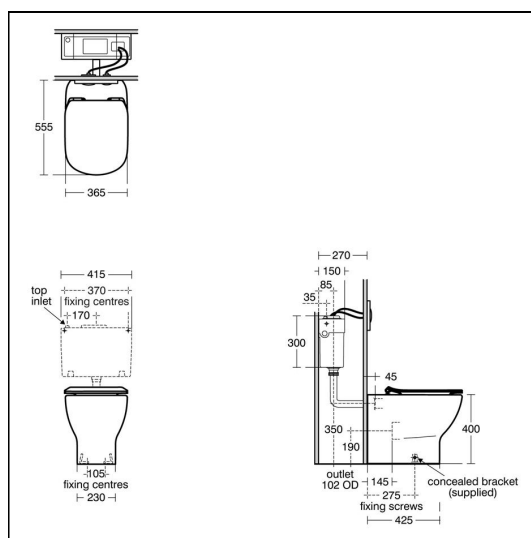

Mavone Back to Wall WC Suite

ILLUSTRATED

- **U8511** Mavone back to wall wc pan with horizontal outlet
- **S3643** Conceala 2 4.5/3 or 4/2.6 litre cistern, dual flush valve, side supply, internal overflow, alternative height plastic flushbends, no flushplate/button
- **U8524** Mavone slim toilet seat and cover, slow close
- **E4463** Karisma flush plate, dual flush, unbranded for Conceala 2 cisterns

OPTIONS

- **E2125** Conceala 2 concealed cistern universal height, side inlet cistern - pneumatic dual flush valve - no flushplate - 6/4 litre flush
- **U8525** Mavone slim toilet seat and cover, normal close

ILLUSTRATED PRODUCT DETAILS

Weights

- **U8511** 28.00 KG
- **S3643** 2.70 KG
- **U8524** 2.20 KG
- **E4463** 0.20 KG

Materials

- **U8511** Vitreous China
- **S3643** Plastic
- **U8524** Plastic
- **E4463** Chrome Plated Plastic

Finishes

- **U8511** White (01)
- **S3643** Neutral / No Finish (67)
- **U8524** White (01)
- **E4463** Chrome (AA)

Capacity

- **S3643** 4.0 litres

Designer

Robin Levien, RDI

FINISH OPTIONS

Standards

Vitreous china to BS3402. WC pan to BS EN 997 and BS EN 33

Special Notes

WC pan screwed to floor using concealed brackets (supplied). Joint to wall sealed with waterproof sealant (not supplied). Can be used with the Tempo WC furniture unit.
Not suitable for use with lever operated cisterns.

FEATURES