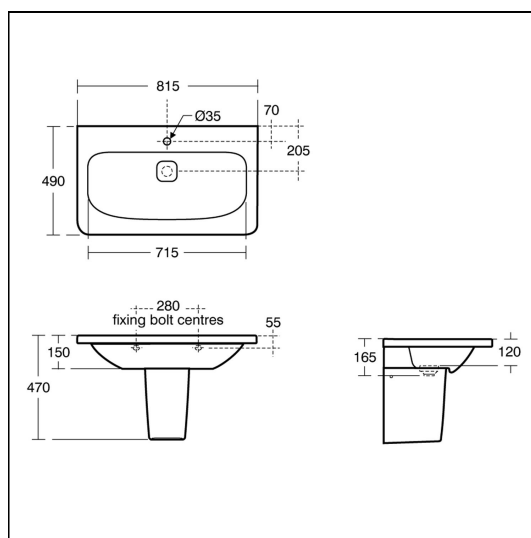

Turano 80cm Vanity Washbasin

ILLUSTRATED

- U8344** Turano 80cm vanity washbasin, 1 taphole for furniture basin unit installation
- N8326** Idealflow hidden washbasin overflow
- A6616** Turano single lever basin mixer with pop-up waste
- E0079** Trap 1¼" Contemporary metal bottle, 75mm seal

OPTIONS

- U8348** Turano full pedestal
- U8349** Turano semi pedestal
- R4311** Turano 800mm shelf unit
- R4303** Turano 800mm wall hung washbasin unit with 1 drawer
- R4359** Turano 800mm handle

ILLUSTRATED PRODUCT DETAILS

Sizes

U8344 w:800 x d:490

Weights

U8344 23.20 KG

N8326 0.85 KG

A6616 1.80 KG

E0079 1.45 KG

Materials

E0079  Chrome (AA)

Flow rates

A6616 5 Litres per minute @ 3 bar pressure

Designer

Artefakt Industriekultur

FINISH OPTIONS

(01) White

(FM) Matt Brown Edge