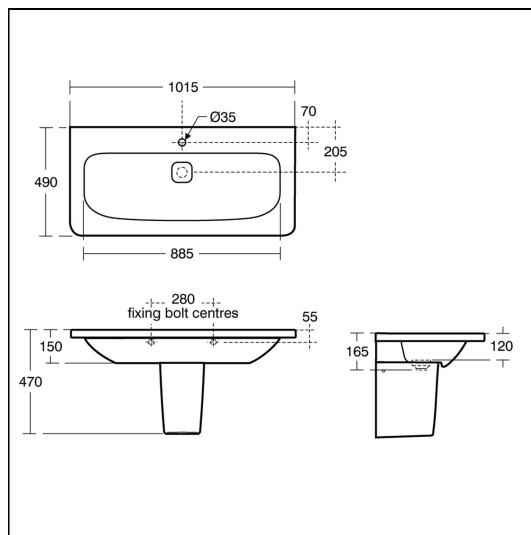

Turano 100cm Vanity Washbasin

ILLUSTRATED

- U8342** Turano 100cm vanity washbasin, 1 taphole for furniture basin unit installation
- N8326** Idealflow hidden washbasin overflow
- U8349** Turano semi pedestal
- E0157** Wall fixing set
- A6616** Turano single lever basin mixer with pop-up waste
- S8910** Trap 1¼" plastic bottle, 75mm seal, multi-purpose outlet

OPTIONS

- U8348** Turano full pedestal
- E0079** Trap 1¼" Contemporary metal bottle, 75mm seal
- R4312** Turano 1000mm shelf unit
- R4304** Turano 1000mm wall hung washbasin unit with 1 drawer
- R4360** Turano 1000mm handle

ILLUSTRATED PRODUCT DETAILS

Sizes

U8342 w:1000 x d:490

Weights

- U8342** 29.20 KG
- N8326** 0.85 KG
- U8349** 7.50 KG
- E0157** 0.16 KG
- A6616** 1.80 KG
- S8910** 0.20 KG

Materials

- U8342** Fine Fireclay
- N8326** Chrome Plated Metal
- U8349** Fine Fireclay
- E0157** Metal
- A6616** Chrome Plated Metal
- S8910** Plastic

Designer

Artefakt Industriekultur

FINISH OPTIONS

-  (01) White
-  (FM) Matt Brown Edge

Standards

Washbasin to BS EN 14688 and BS EN 31

Special Notes

Basin wall mounted using E0157 wall fixing set, with semi ped using the fixings provided or full pedestal screwed to the floor. Can also be used on the dedicated shelf (R4312), see furniture section.