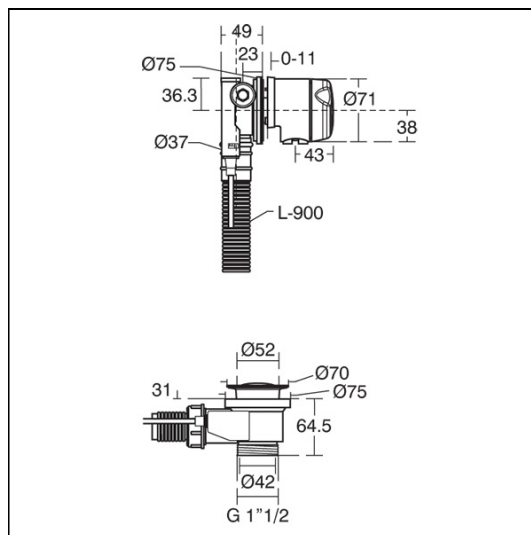

### ILLUSTRATED PRODUCT DETAILS

**Materials**

E1487 Mixed Material

**Finishes**

E1487  Chrome (AA)

**Special Notes**

Compatible with Idealform, Idealform Plus+ & Ideal Standard steel baths.