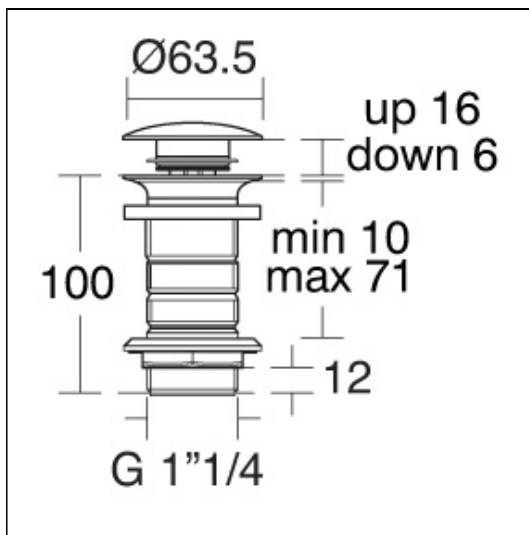

1 1/4" Basin clicker waste: unslotted

ILLUSTRATED

E1483 1 1/4" Basin clicker waste: unslotted

ILLUSTRATED PRODUCT DETAILS

Materials

E1483 Chrome Plated Metal

Finishes

E1483 Chrome (AA)

ACCREDITATIONS

1810015