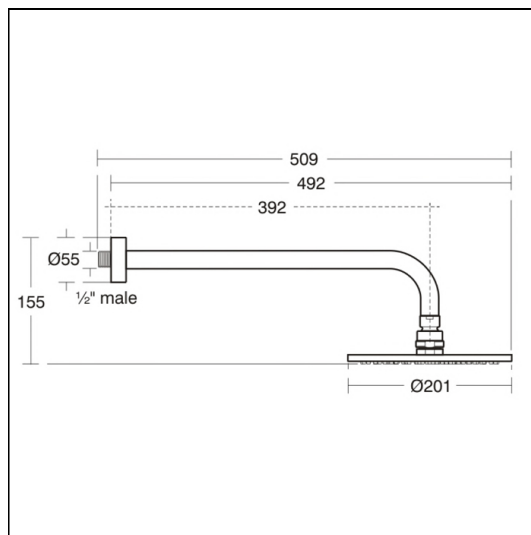

Borbera M1 Rainshower Fixed 200mm Shower Head

ILLUSTRATED

- **B1039** Borbera M1 rainshower fixed 200mm shower head
- **B9445** Idealrain wall arm 400mm

OPTIONS

- **B9444** Idealrain horizontal wall arm 300mm
- **B9446** Idealrain ceiling arm 150mm

ILLUSTRATED PRODUCT DETAILS

Weights

- **B1039** 2.39 KG
- **B9445** 0.72 KG

Finishes

- **B1039** Chrome (AA)
- **B9445** Chrome (AA)

Materials

- **B1039** Chrome Plated Metal
- **B9445** Chrome Plated

Special Notes

Removable 12 Litres per minute Eco flow regulator. Flow rate 5.7 Litres per minute @ 0.1 bar.

FEATURES