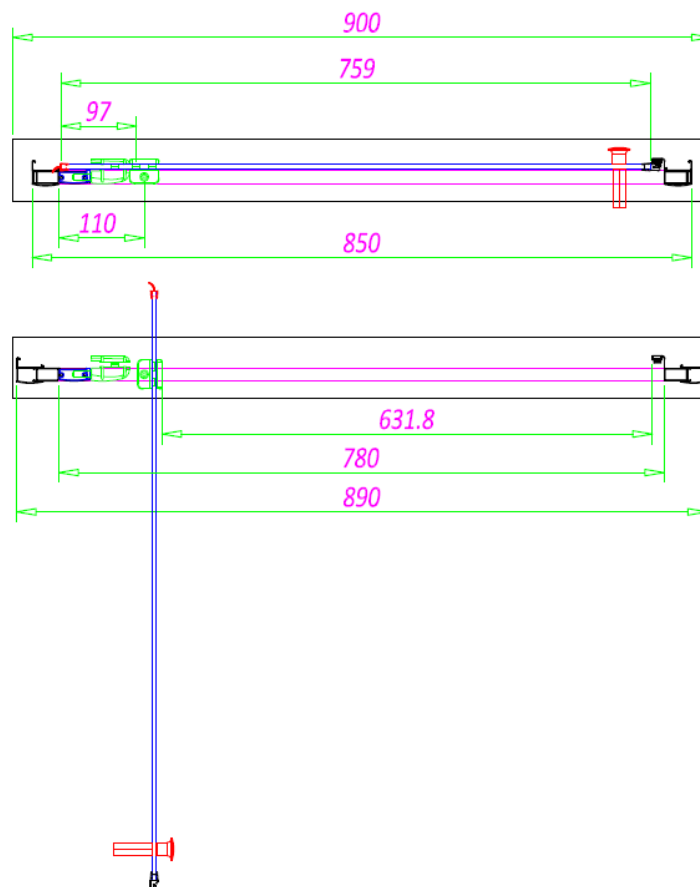

SOMMER 6 PIVOT DOOR

SOS23 - 900MM

SKU: SOS23

MANUFACTURER: SOMMER

RANGE: SOMMER 6

PRODUCT INFORMATION: 900MM DOOR

SOMMER 6 PIVOT 900MM (850-890MM) - CHROME

 **SOMMER**
Showering Products