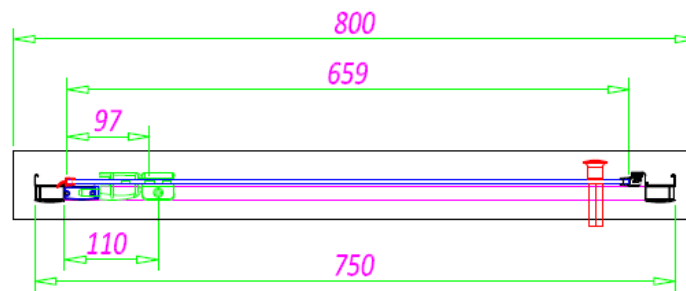

SOMMER 6 PIVOT DOOR

SOS22 - 800MM

SKU: SOS22

MANUFACTURER: SOMMER

RANGE: SOMMER 6

PRODUCT INFORMATION: 800MM DOOR

SOMMER 6 PIVOT 800MM (750-790MM) - CHROME

 **SOMMER**
Showering Products