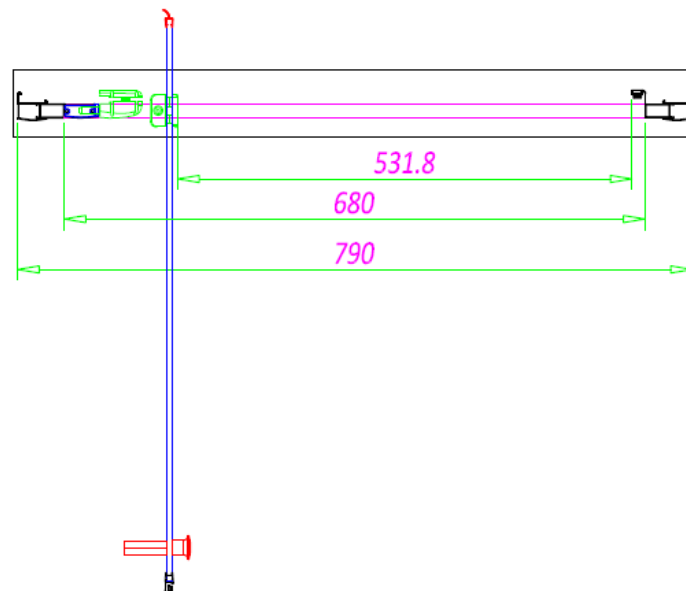

SOMMER 6 PIVOT DOOR

SOS22 - 800MM

SKU: SOS22

MANUFACTURER: SOMMER

RANGE: SOMMER 6

PRODUCT INFORMATION: 800MM DOOR

SOMMER 6 PIVOT 800MM (750-790MM) - CHROME

 **SOMMER**
Showering Products