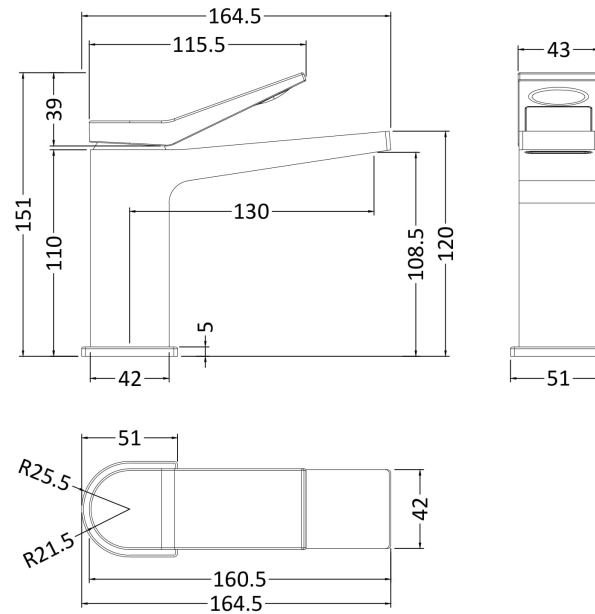

Sales Code: SOA305

Description: Soar Mono Basin Mixer P/B Waste

Product Dimensions

Height (mm):	151
Width (mm):	51
Depth (mm):	165
Length (mm):	
Nett Weight (kg):	1.2

Packaging Dimensions

Height (mm):	80
Width (mm):	235
Depth (mm):	368
Gross Weight (kg):	1.4

Packaging Data

Box Colour:	White Cardboard Box
Box Qty:	1
Label Size:	100 x 50
Label Colour:	White Label
Label Qty:	1

Outer Box Dimensions (If Applicable)

Height (mm):	390
Width (mm):	420
Depth (mm):	480
Length (mm):	

Gross Weight (kg):	
Barcode:	5056211840213

Product Details

Country of Origin:	China
Fitting Instruction:	Yes
Product Material:	Brass
Control Type:	Manual
Waste Included:	Waste Included
Waste Type:	Push Button
WRAS Approval: No	Approval No:
Valve/Cartridge Type:	Single Lever Cartridge
Colour/Finish:	Chrome
Mount Type:	Deck
Operating Pressure (bar):	0.5

Flow Rates: (Litres Per Min) 0.1 bar: 1	0.5 bar: 3	1 bar: 4.5	2 bar: 6	3 bar: 7.5
Pipe Size:	1/2"			
Pipe Centres:	N/A			