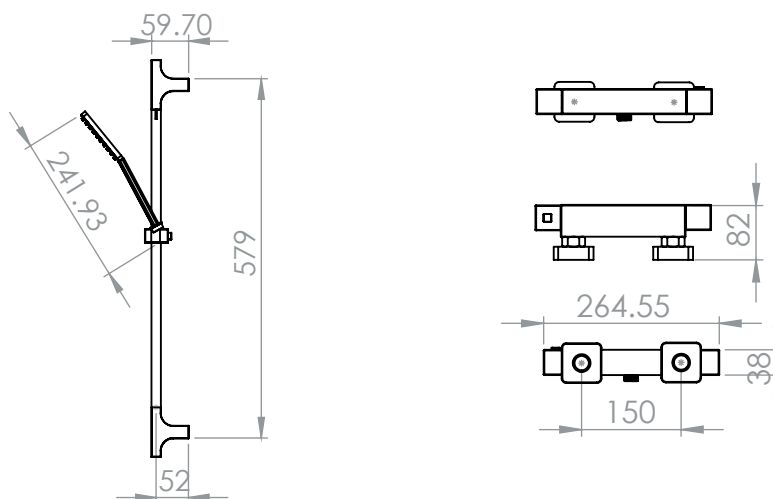

## Dimensions

Diagrams not to scale  
All dimensins in mm  
tolerance of +5mm

Additional information

# Technical Data Sheet

Index  
Exposed Single Function Shower

**TAVISTOCK**  
inspiring bathrooms

No.	Description	Code	Fixings Included	Gross Weight	Net Weight
1	Index	SND0617	Yes		

## Dimensions

Diagrams not to scale  
All dimensions in mm  
tolerance of +5mm

Additional information