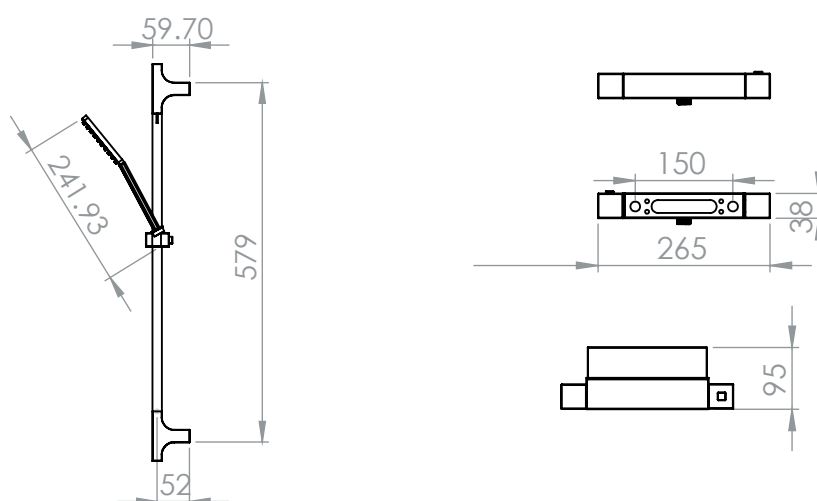

# Technical Data Sheet

Index  
Exposed Single Function Shower

**TAVISTOCK**  
inspiring bathrooms

No.	Description	Code	Fixings Included	Gross Weight	Net Weight
1	Index	SND1917	Yes		

## Dimensions

Diagrams not to scale  
All dimensins in mm  
tolerance of +5mm

Additional information

## Dimensions

Diagrams not to scale  
All dimensions in mm  
tolerance of +5mm

Additional information