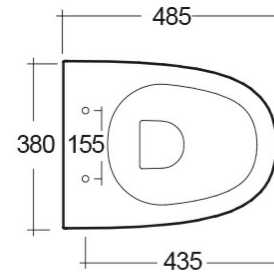

RAK-SENSATION W/HIDDEN FIXATIONS

Suspendu | WC

RAK
CERAMICS

Technical specifications

Dimensions: 485 x 380 mm

Couleur: blanc alpin

Type de piège: Murale

Type de siphon: Encastré

Seat cover options: Urée

Bowl shape: Oval

Suites: [RAK-SENSATION](#)

Code	Nom
SENWC1447AWHA	SENSATION WATER CLOSET WALL HUNG 48CM

Dimensions: All dimensions in mm tolerance $\pm 5\%$ for below 200mm and $\pm 3\%$ for above 200mm.