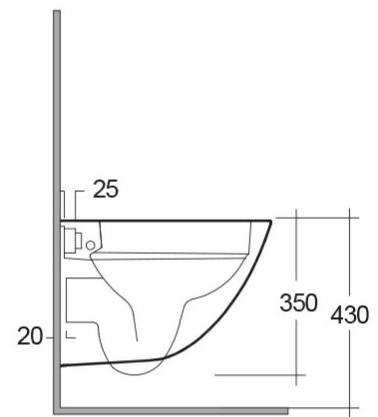

RAK-SENSATION W/HIDDEN FIXATIONS

Suspendu | WC

RAK
CERAMICS

Technical specifications

Dimensions: 485 x 380 mm

Couleur: blanc alpin

Type de piège: Murale

Type de siphon: Encastré

Seat cover options: Urée

Bowl shape: Oval

Suites: [RAK-SENSATION](#)

Code	Nom
SENWC1447AWHA	SENSATION WATER CLOSET WALL HUNG 48CM

Dimensions: All dimensions in mm tolerance $\pm 5\%$ for below 200mm and $\pm 3\%$ for above 200mm.