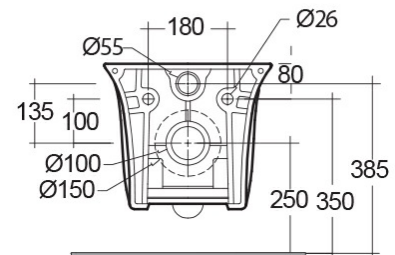

RAK-SENSATION W/HIDDEN FIXATIONS

Suspendu | WC

RAK
CERAMICS

Technical specifications

Dimensions: 485 x 380 mm

Couleur: blanc alpin

Type de piège: Murale

Type de siphon: Encastré

Seat cover options: Urée

Bowl shape: Oval

Suites: [RAK-SENSATION](#)

Code	Nom
SENWC1447AWHA	SENSATION WATER CLOSET WALL HUNG 48CM

Dimensions: All dimensions in mm tolerance $\pm 5\%$ for below 200mm and $\pm 3\%$ for above 200mm.