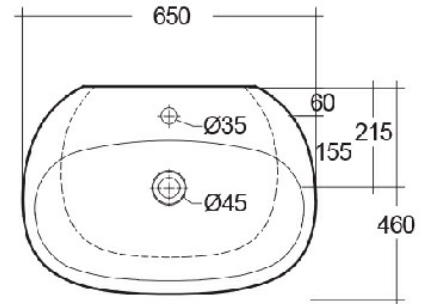

RAK-SENSATION

Wash basin | Wall Hung

RAK
CERAMICS

Technical specifications

Dimensions: 650 x 460 mm

Weight: 17 Kg

Color: Alpine White

Shape of basin: Oval

Overflow hole: yes

Suites: [RAK-SENSATION](#)

Code	Name
SENWB6501AWHA	SENSATION WASH BASIN WALL HUNG 65CM

Dimensions: All dimensions in mm tolerance $\pm 5\%$ for below 200mm and $\pm 3\%$ for above 200mm.