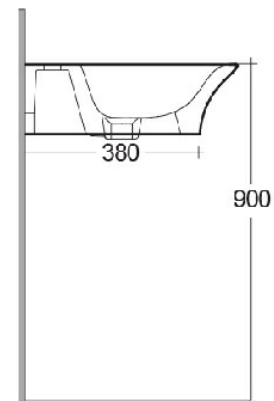

RAK-SENSATION

Wash basin | Wall Hung

RAK
CERAMICS

Technical specifications

Dimensions: 650 x 460 mm

Weight: 17 Kg

Color: Alpine White

Shape of basin: Oval

Overflow hole: yes

Suites: [RAK-SENSATION](#)

Code	Name
SENWB6501AWHA	SENSATION WASH BASIN WALL HUNG 65CM

Dimensions: All dimensions in mm tolerance $\pm 5\%$ for below 200mm and $\pm 3\%$ for above 200mm.