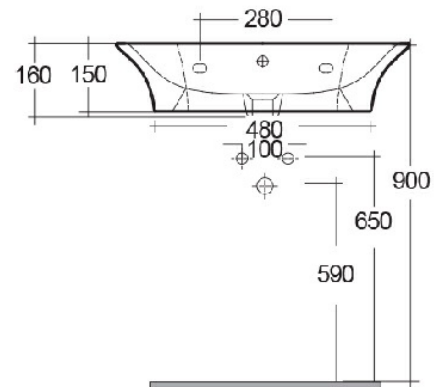

RAK-SENSATION

Wash basin | Wall Hung

RAK
CERAMICS

Technical specifications

Dimensions: 650 x 460 mm

Weight: 17 Kg

Color: Alpine White

Shape of basin: Oval

Overflow hole: yes

Suites: [RAK-SENSATION](#)

Code	Name
SENWB6501AWHA	SENSATION WASH BASIN WALL HUNG 65CM

Dimensions: All dimensions in mm tolerance $\pm 5\%$ for below 200mm and $\pm 3\%$ for above 200mm.