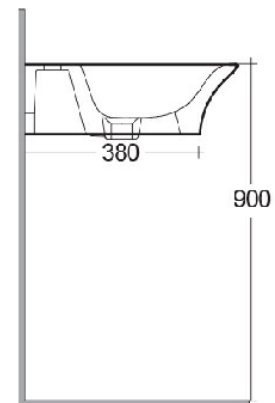

### Technical specifications

Dimensions: 600 x 460 mm

Weight: 16 Kg

Color: Alpine White

Shape of basin: Oval

Overflow hole: yes

Suites: [RAK-SENSATION](#)

Code	Name
SENWB6001AWHA	SENSATION WASH BASIN WALL HUNG 60CM

Dimensions: All dimensions in mm tolerance  $\pm 5\%$  for below 200mm and  $\pm 3\%$  for above 200mm.

Note: Due to a continuing development programme to improve design and performance, the manufacturer reserves all rights to vary specifications without prior information.