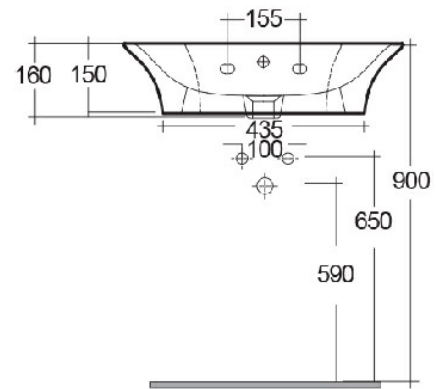

### Technical specifications

Dimensions: 600 x 460 mm

Weight: 16 Kg

Color: Alpine White

Shape of basin: Oval

Overflow hole: yes

Suites: [RAK-SENSATION](#)

Code	Name
SENWB6001AWHA	SENSATION WASH BASIN WALL HUNG 60CM

Dimensions: All dimensions in mm tolerance  $\pm 5\%$  for below 200mm and  $\pm 3\%$  for above 200mm.

Note: Due to a continuing development programme to improve design and performance, the manufacturer reserves all rights to vary specifications without prior information.