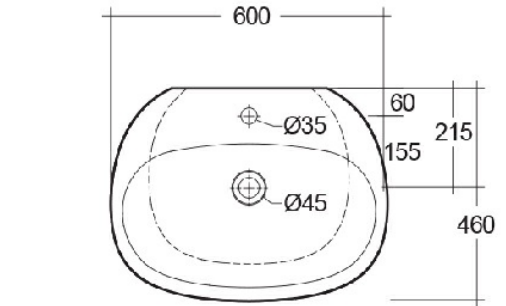

### Technical specifications

Dimensions: 600 x 460 mm

Weight: 16 Kg

Color: Alpine White

Shape of basin: Oval

Overflow hole: yes

Suites: [RAK-SENSATION](#)

Code	Name
SENWB6001AWHA	SENSATION WASH BASIN WALL HUNG 60CM

Dimensions: All dimensions in mm tolerance  $\pm 5\%$  for below 200mm and  $\pm 3\%$  for above 200mm.

Note: Due to a continuing development programme to improve design and performance, the manufacturer reserves all rights to vary specifications without prior information.