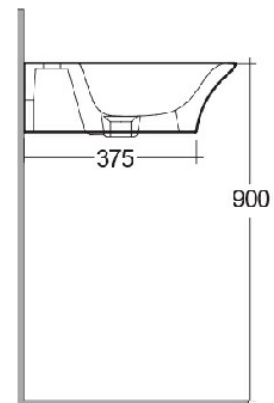

RAK-SENSATION

Wash basin | Wall Hung

RAK
CERAMICS

Technical specifications

Dimensions: 550 x 460 mm

Weight: 14 Kg

Color: Alpine White

Shape of basin: Oval

Overflow hole: yes

Suites: [RAK-SENSATION](#)

Code	Name
SENWB5501AWHA	SENSATION WASH BASIN WALL HUNG 55CM

Dimensions: All dimensions in mm tolerance $\pm 5\%$ for below 200mm and $\pm 3\%$ for above 200mm.