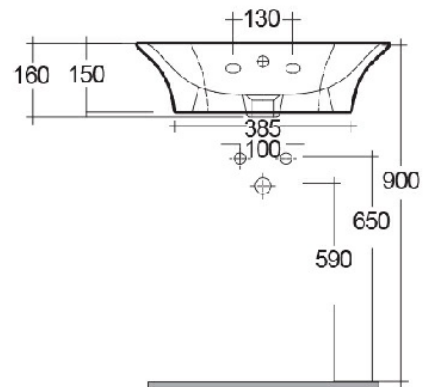

RAK-SENSATION

Wash basin | Wall Hung

RAK
CERAMICS

Technical specifications

Dimensions: 550 x 460 mm

Weight: 14 Kg

Color: Alpine White

Shape of basin: Oval

Overflow hole: yes

Suites: [RAK-SENSATION](#)

Code	Name
SENWB5501AWHA	SENSATION WASH BASIN WALL HUNG 55CM

Dimensions: All dimensions in mm tolerance $\pm 5\%$ for below 200mm and $\pm 3\%$ for above 200mm.