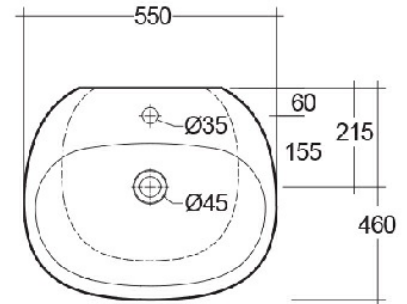

RAK-SENSATION

Wash basin | Wall Hung

RAK
CERAMICS

Technical specifications

Dimensions: 550 x 460 mm

Weight: 14 Kg

Color: Alpine White

Shape of basin: Oval

Overflow hole: yes

Suites: [RAK-SENSATION](#)

Code	Name
SENWB5501AWHA	SENSATION WASH BASIN WALL HUNG 55CM

Dimensions: All dimensions in mm tolerance $\pm 5\%$ for below 200mm and $\pm 3\%$ for above 200mm.