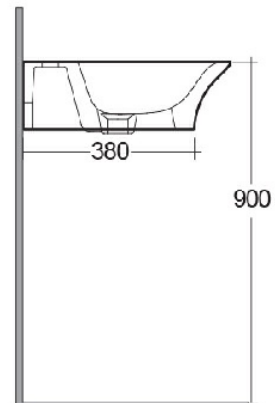

### Technical specifications

Dimensions: 500 x 460 mm

Weight: 13 Kg

Color: Alpine White

Shape of basin: Oval

Overflow hole: yes

Suites: [RAK-SENSATION](#)

Code	Name
SENWB5001AWHA	SENSATION WASH BASIN WALL HUNG 50CM

Dimensions: All dimensions in mm tolerance  $\pm 5\%$  for below 200mm and  $\pm 3\%$  for above 200mm.

Note: Due to a continuing development programme to improve design and performance, the manufacturer reserves all rights to vary specifications without prior information.