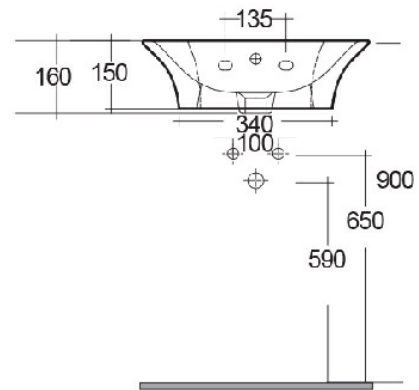

### Technical specifications

Dimensions: 500 x 460 mm

Weight: 13 Kg

Color: Alpine White

Shape of basin: Oval

Overflow hole: yes

Suites: [RAK-SENSATION](#)

Code	Name
SENWB5001AWHA	SENSATION WASH BASIN WALL HUNG 50CM

Dimensions: All dimensions in mm tolerance  $\pm 5\%$  for below 200mm and  $\pm 3\%$  for above 200mm.

Note: Due to a continuing development programme to improve design and performance, the manufacturer reserves all rights to vary specifications without prior information.