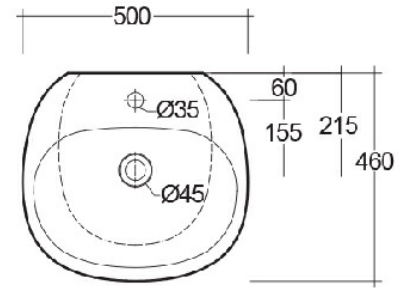

### Technical specifications

Dimensions: 500 x 460 mm

Weight: 13 Kg

Color: Alpine White

Shape of basin: Oval

Overflow hole: yes

Suites: [RAK-SENSATION](#)

Code	Name
SENWB5001AWHA	SENSATION WASH BASIN WALL HUNG 50CM

Dimensions: All dimensions in mm tolerance  $\pm 5\%$  for below 200mm and  $\pm 3\%$  for above 200mm.

Note: Due to a continuing development programme to improve design and performance, the manufacturer reserves all rights to vary specifications without prior information.