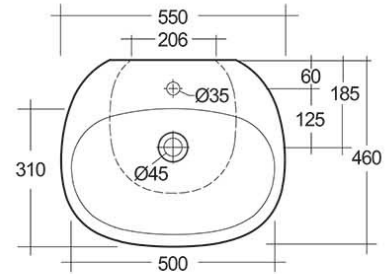

RAK-SENSATION

Wash basin | Free Standing

RAK
CERAMICS

Technical specifications

Dimensions: 550 x 460 mm

Weight: 40 Kg

Color: Alpine White

Shape of basin: Oval

Overflow hole: yes

Suites: [RAK-SENSATION](#)

Code	Name
------	------

SENF55501AWHA	SENSATION WASH BASIN FULL PEDESTAL 55CM
---------------	---

Dimensions: All dimensions in mm tolerance $\pm 5\%$ for below 200mm and $\pm 3\%$ for above 200mm.