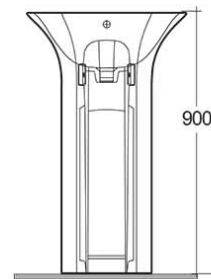

RAK-SENSATION

Wash basin | Free Standing

RAK
CERAMICS

Technical specifications

Dimensions: 550 x 460 mm

Weight: 40 Kg

Color: Alpine White

Shape of basin: Oval

Overflow hole: yes

Suites: [RAK-SENSATION](#)

Code	Name
------	------

SENF55501AWHA	SENSATION WASH BASIN FULL PEDESTAL 55CM
---------------	---

Dimensions: All dimensions in mm tolerance $\pm 5\%$ for below 200mm and $\pm 3\%$ for above 200mm.