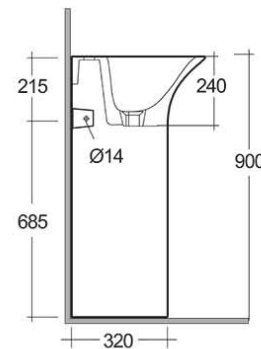

RAK-SENSATION

Wash basin | Free Standing

RAK
CERAMICS

Technical specifications

Dimensions: 550 x 460 mm

Weight: 40 Kg

Color: Alpine White

Shape of basin: Oval

Overflow hole: yes

Suites: [RAK-SENSATION](#)

Code	Name
------	------

SENF55501AWHA	SENSATION WASH BASIN FULL PEDESTAL 55CM
---------------	---

Dimensions: All dimensions in mm tolerance $\pm 5\%$ for below 200mm and $\pm 3\%$ for above 200mm.