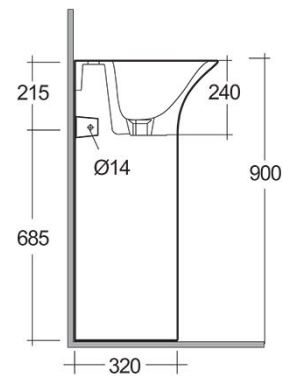

RAK-SENSATION

Wash basin | Free Standing

RAK
CERAMICS

Technical specifications

Dimensions: 550 x 460 mm

Weight: 40 Kg

Color: Alpine White

Shape of basin: Oval

Overflow hole: yes

Suites: [RAK-SENSATION](#)

Code	Name
------	------

SENF55500AWHA	SENSATION WASH BASIN FULL PEDESTAL 55CM - 2
---------------	---

Dimensions: All dimensions in mm tolerance $\pm 5\%$ for below 200mm and $\pm 3\%$ for above 200mm.