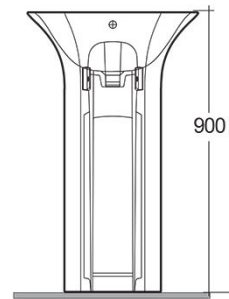

RAK-SENSATION

Wash basin | Free Standing

RAK
CERAMICS

Technical specifications

Dimensions: 550 x 460 mm

Weight: 40 Kg

Color: Alpine White

Shape of basin: Oval

Overflow hole: yes

Suites: [RAK-SENSATION](#)

Code	Name
------	------

SENF55500AWHA	SENSATION WASH BASIN FULL PEDESTAL 55CM - 2
---------------	---

Dimensions: All dimensions in mm tolerance $\pm 5\%$ for below 200mm and $\pm 3\%$ for above 200mm.