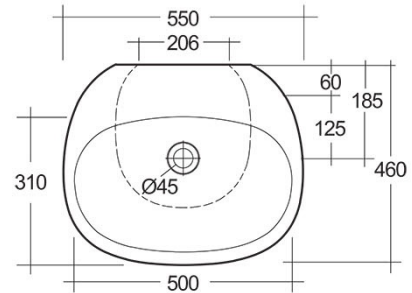

RAK-SENSATION

Wash basin | Free Standing

RAK
CERAMICS

Technical specifications

Dimensions: 550 x 460 mm

Weight: 40 Kg

Color: Alpine White

Shape of basin: Oval

Overflow hole: yes

Suites: [RAK-SENSATION](#)

Code	Name
------	------

SENF55500AWHA	SENSATION WASH BASIN FULL PEDESTAL 55CM - 2
---------------	---

Dimensions: All dimensions in mm tolerance $\pm 5\%$ for below 200mm and $\pm 3\%$ for above 200mm.