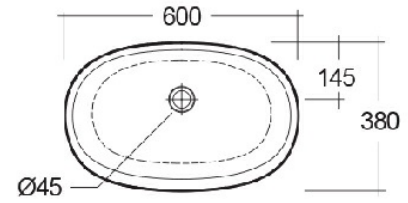

RAK-SENSATION

Wash basin | Counter Top

RAK
CERAMICS

Technical specifications

Dimensions: 600 x 380 mm

Weight: 11 Kg

Color: Alpine White

Shape of basin: Oval

Overflow hole: yes

Suites: [RAK-SENSATION](#)

Code	Name
SENCT6000AWHA	SENSATION WASH BASIN COUNTER TOP 60CM

Dimensions: All dimensions in mm tolerance $\pm 5\%$ for below 200mm and $\pm 3\%$ for above 200mm.