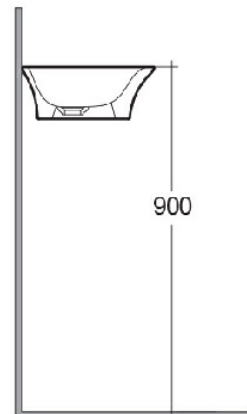

RAK-SENSATION

Wash basin | Counter Top

RAK
CERAMICS

Technical specifications

Dimensions: 600 x 380 mm

Weight: 11 Kg

Color: Alpine White

Shape of basin: Oval

Overflow hole: yes

Suites: [RAK-SENSATION](#)

Code	Name
SENCT6000AWHA	SENSATION WASH BASIN COUNTER TOP 60CM

Dimensions: All dimensions in mm tolerance $\pm 5\%$ for below 200mm and $\pm 3\%$ for above 200mm.