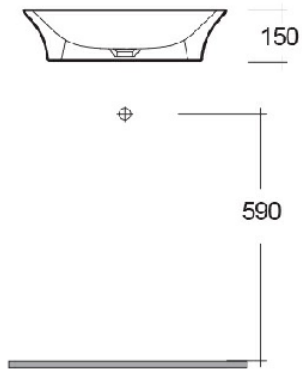

RAK-SENSATION

Wash basin | Counter Top

RAK
CERAMICS

Technical specifications

Dimensions: 600 x 380 mm

Weight: 11 Kg

Color: Alpine White

Shape of basin: Oval

Overflow hole: yes

Suites: [RAK-SENSATION](#)

Code	Name
SENCT6000AWHA	SENSATION WASH BASIN COUNTER TOP 60CM

Dimensions: All dimensions in mm tolerance $\pm 5\%$ for below 200mm and $\pm 3\%$ for above 200mm.