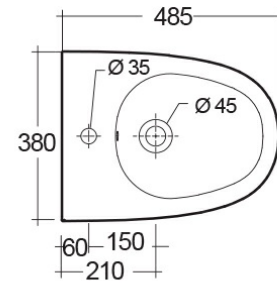

### Technical specifications

Dimensions: 380 x 485 mm

Couleur: blanc alpin

Pièces: SENBD2104AWHA - SENSATION BIDET WALL HUNG W/HIDDEN FIXATIONS 48CM

Suites: [RAK-SENSATION](#)

Code	Nom
------	-----

SENBD2104AWHA	SENSATION BIDET WALL HUNG W/HIDDEN FIXATIONS 48CM
---------------	---

Dimensions: All dimensions in mm tolerance  $\pm 5\%$  for below 200mm and  $\pm 3\%$  for above 200mm.  
Note: Due to a continuing development programme to improve design and performance, the manufacturer reserves all rights to vary specifications without prior information.  
Please note accessories are for photographic use only.