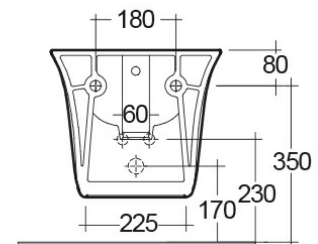

### Technical specifications

Dimensions: 380 x 485 mm

Couleur: blanc alpin

Pièces: SENBD2104AWHA - SENSATION BIDET WALL HUNG W/HIDDEN FIXATIONS 48CM

Suites: [RAK-SENSATION](#)

Code	Nom
------	-----

SENBD2104AWHA	SENSATION BIDET WALL HUNG W/HIDDEN FIXATIONS 48CM
---------------	---

Dimensions: All dimensions in mm tolerance  $\pm 5\%$  for below 200mm and  $\pm 3\%$  for above 200mm.  
Note: Due to a continuing development programme to improve design and performance, the manufacturer reserves all rights to vary specifications without prior information.  
Please note accessories are for photographic use only.