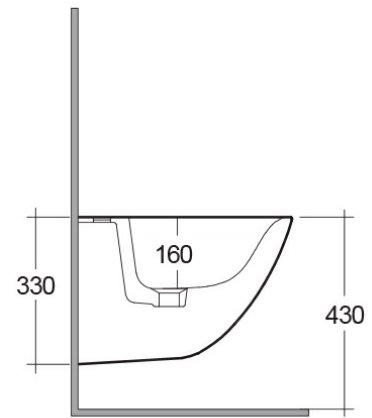

### Technical specifications

Dimensions: 380 x 485 mm

Couleur: blanc alpin

Pièces: SENBD2104AWHA - SENSATION BIDET WALL HUNG W/HIDDEN FIXATIONS 48CM

Suites: [RAK-SENSATION](#)

Code	Nom
------	-----

SENBD2104AWHA	SENSATION BIDET WALL HUNG W/HIDDEN FIXATIONS 48CM
---------------	---

Dimensions: All dimensions in mm tolerance  $\pm 5\%$  for below 200mm and  $\pm 3\%$  for above 200mm.  
Note: Due to a continuing development programme to improve design and performance, the manufacturer reserves all rights to vary specifications without prior information.  
Please note accessories are for photographic use only.