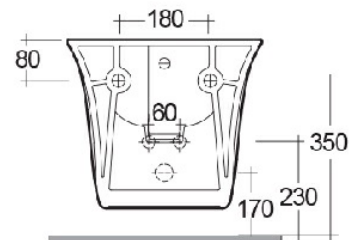

### Technical specifications

Dimensions: 380 x 520 mm

Poids: 20 Kg

Couleur: blanc alpin

Pièces: SENBD2101AWHA - SENSATION BIDET WALL HUNG W/HIDDEN FIXATIONS 52CM

Suites: [RAK-SENSATION](#)

Code	Nom
SENBD2101AWHA	SENSATION BIDET WALL HUNG W/HIDDEN FIXATIONS 52CM

Dimensions: All dimensions in mm tolerance  $\pm 5\%$  for below 200mm and  $\pm 3\%$  for above 200mm.

Note: Due to a continuing development programme to improve design and performance, the manufacturer reserves all rights to vary specifications without prior information.