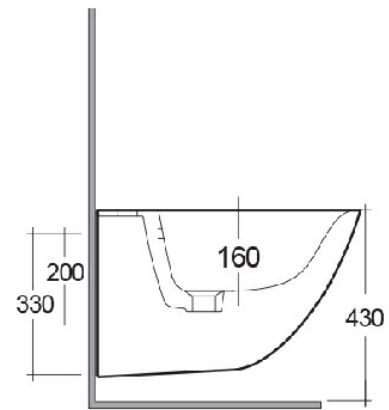

### Technical specifications

Dimensions: 380 x 520 mm

Poids: 20 Kg

Couleur: blanc alpin

Pièces: SENBD2101AWHA - SENSATION BIDET WALL HUNG W/HIDDEN FIXATIONS 52CM

Suites: [RAK-SENSATION](#)

Code	Nom
SENBD2101AWHA	SENSATION BIDET WALL HUNG W/HIDDEN FIXATIONS 52CM

Dimensions: All dimensions in mm tolerance  $\pm 5\%$  for below 200mm and  $\pm 3\%$  for above 200mm.

Note: Due to a continuing development programme to improve design and performance, the manufacturer reserves all rights to vary specifications without prior information.