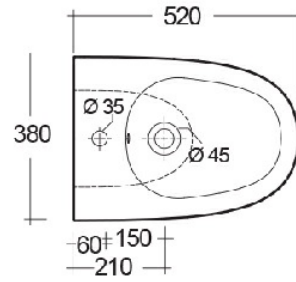

### Technical specifications

Dimensions: 380 x 520 mm

Poids: 20 Kg

Couleur: blanc alpin

Pièces: SENBD2101AWHA - SENSATION BIDET WALL HUNG W/HIDDEN FIXATIONS 52CM

Suites: [RAK-SENSATION](#)

Code	Nom
SENBD2101AWHA	SENSATION BIDET WALL HUNG W/HIDDEN FIXATIONS 52CM

Dimensions: All dimensions in mm tolerance  $\pm 5\%$  for below 200mm and  $\pm 3\%$  for above 200mm.

Note: Due to a continuing development programme to improve design and performance, the manufacturer reserves all rights to vary specifications without prior information.