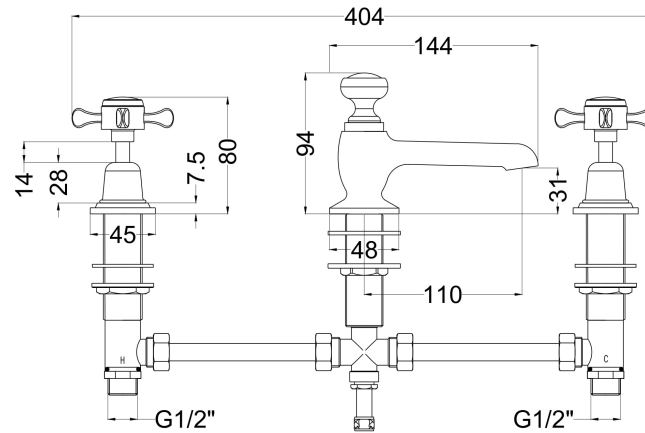

Sales Code: SEL307DX

Description: Selby Xhead 3Th Dm Basin Tap & Waste

Product Dimensions

Height (mm):	94
Width (mm):	246
Depth (mm):	140
Length (mm):	
Nett Weight (kg):	2.9

Packaging Dimensions

Height (mm):	75
Width (mm):	150
Depth (mm):	430
Gross Weight (kg):	2.9

Packaging Data

Box Colour:	White Cardboard Box
Box Qty:	1
Label Size:	100 x 50
Label Colour:	White Label
Label Qty:	1

Outer Box Dimensions (If Applicable)

Height (mm):	370
Width (mm):	350
Depth (mm):	405
Length (mm):	
Gross Weight (kg):	25
Barcode:	5056462623825

Product Details

Country of Origin:	United Kingdom
Fitting Instruction:	No
Product Material:	Brass
Control Type:	Manual
Waste Included:	Waste Included
Waste Type:	Pop-Up
WRAS Approval: No	Approval No: N/A
Valve/Cartridge Type:	1/4 Turn Ceramic Disc
Colour/Finish:	Chrome
Mount Type:	Deck
Operating Pressure (bar):	0.1

Flow Rates: (Litres Per Min)	0.1 bar: 5,6	0.5 bar: 14	1 bar: 20,2	2 bar: 29	3 bar: 35,4
Pipe Size:	15 mm (1/2" Bsp)				
Pipe Centres:	N/A				