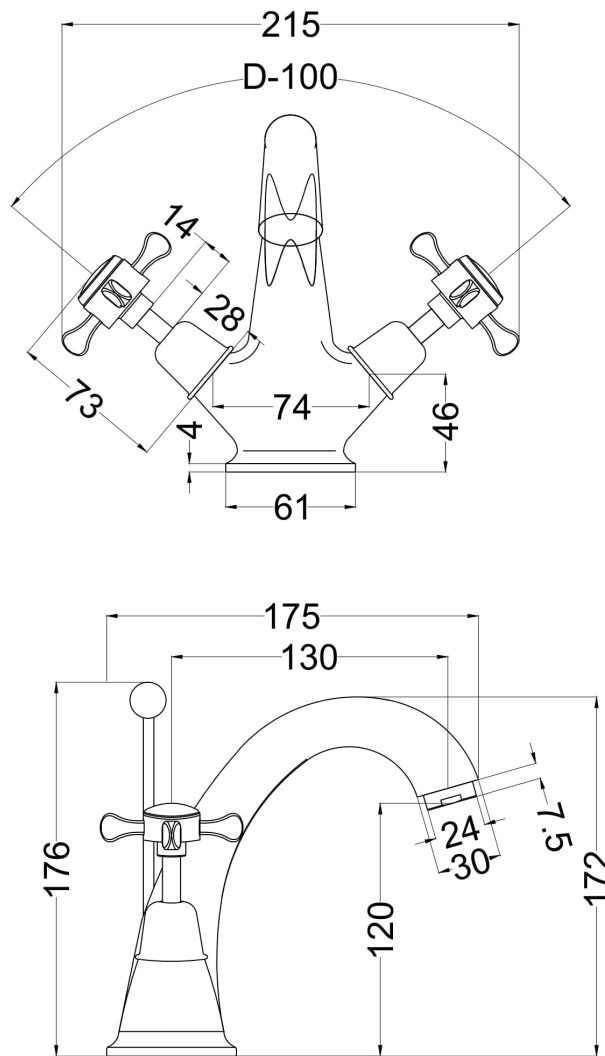

Sales Code: SEL305DX

Description: Selby Xhead Mono Basin P/Up Waste

Product Dimensions

Height (mm):	172
Width (mm):	215
Depth (mm):	185
Length (mm):	
Nett Weight (kg):	2.5

Packaging Dimensions

Height (mm):	120
Width (mm):	215
Depth (mm):	390
Gross Weight (kg):	2.5

Packaging Data

Box Colour:	White Cardboard Box
Box Qty:	1
Label Size:	100 x 50
Label Colour:	White Label
Label Qty:	1

Outer Box Dimensions (If Applicable)

Height (mm):	400
Width (mm):	460
Depth (mm):	430
Length (mm):	
Gross Weight (kg):	
Barcode:	5056462623818

Product Details

Country of Origin:	United Kingdom
Fitting Instruction:	No
Product Material:	Brass
Control Type:	Manual
Waste Included:	Waste Included
Waste Type:	Pop-Up
WRAS Approval: No	Approval No: N/A
Valve/Cartridge Type:	1/4 Turn Ceramic Disc
Colour/Finish:	Chrome
Mount Type:	Deck
Operating Pressure (bar):	0.1

Flow Rates: (Litres Per Min)	0.1 bar: 6.4	0.5 bar: 16.2	1 bar: 23.4	2 bar: 33.5	3 bar: 41
Pipe Size:	15 mm (1/2" Bsp)				
Pipe Centres:	N/A				