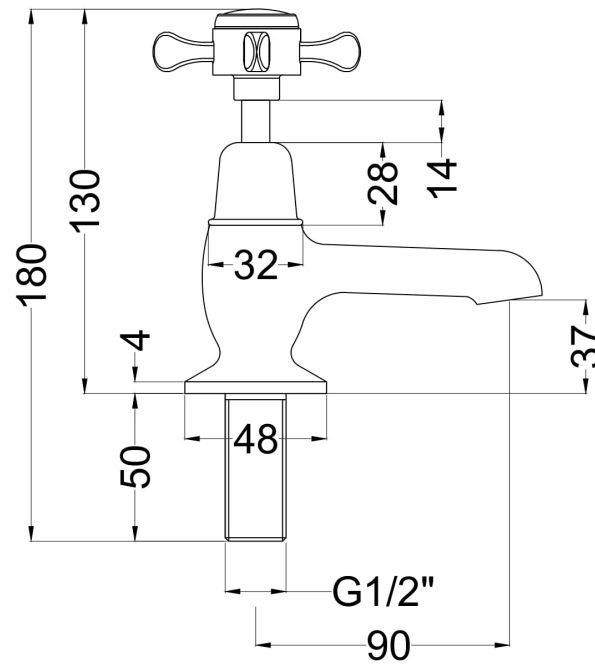

Sales Code: SEL301DX

Description: Selby Xhead Basin Taps

Product Dimensions

Height (mm):	141
Width (mm):	66
Depth (mm):	119
Length (mm):	
Nett Weight (kg):	1.4

Packaging Dimensions

Height (mm):	55
Width (mm):	160
Depth (mm):	260
Gross Weight (kg):	1.4

Packaging Data

Box Colour:	White Cardboard Box
Box Qty:	1
Label Size:	100 x 50
Label Colour:	White Label
Label Qty:	1

Outer Box Dimensions (If Applicable)

Height (mm):	300
Width (mm):	270
Depth (mm):	500
Length (mm):	

Gross Weight (kg):	
Barcode:	5056462623795

Product Details

Country of Origin:	United Kingdom
Fitting Instruction:	No
Product Material:	Brass
Control Type:	Manual
Waste Included:	Waste Not Included
Waste Type:	Not Applicable
WRAS Approval: No	Approval No: N/A
Valve/Cartridge Type:	1/4 Turn Ceramic Disc
Colour/Finish:	Chrome
Mount Type:	Deck
Operating Pressure (bar):	0.1

Flow Rates: (Litres Per Min) 0.1 bar: 4.3 0.5 bar: 11 1 bar: 15.8 2 bar: 22.5 3 bar: 27.5

Pipe Size: 15 mm (1/2" Bsp)

Pipe Centres: N/A