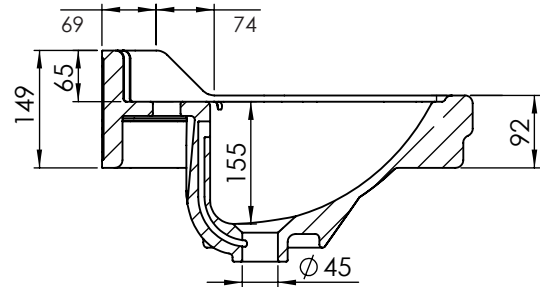

# Technical Data Sheet

SB855S/DB855S Vitoria  
ROUND BASIN 1/2 TH

**TAVISTOCK**  
inspiring bathrooms

1TH

2TH

## Product Information

No.	Description	Product Code	Fixings Included	Gross Weight	Net Weight
1	Vitoria Round Basin 550mm 1 Tap Hole	SB855S	No	--	--
2	Vitoria Round Basin 550mm 2 Tap Holes	DB855S	No	--	--
3	Vitoria Pedestal	PE850S	Yes		