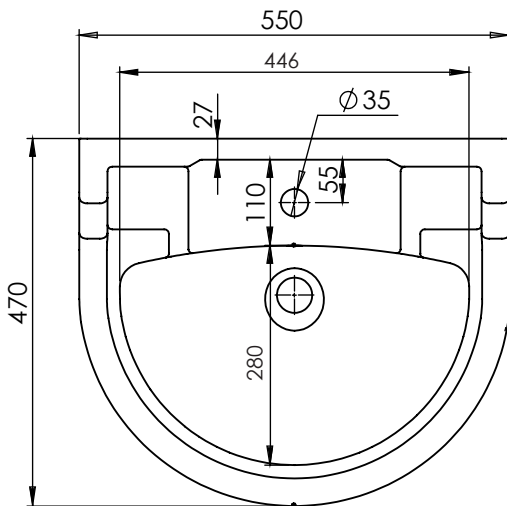

# Technical Data Sheet

SB855S/DB855S Vitoria  
ROUND BASIN 1/2 TH

**TAVISTOCK**  
inspiring bathrooms

1TH

2TH

## Product Information

No.	Description	Product Code	Fixings Included	Gross Weight	Net Weight
1	Vitoria Round Basin 550mm 1 Tap Hole	SB855S	No	--	--
2	Vitoria Round Basin 550mm 2 Tap Holes	DB855S	No	--	--
3	Vitoria Pedestal	PE850S	Yes		