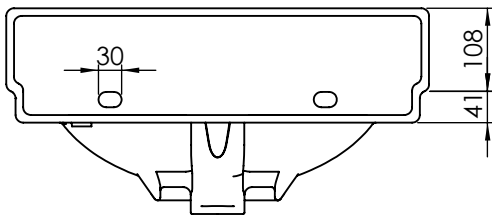

# Technical Data Sheet

SB855S/DB855S Vitoria  
ROUND BASIN 1/2 TH

**TAVISTOCK**  
inspiring bathrooms

1TH

2TH

## Product Information

No.	Description	Product Code	Fixings Included	Gross Weight	Net Weight
1	Vitoria Round Basin 550mm 1 Tap Hole	SB855S	No	--	--
2	Vitoria Round Basin 550mm 2 Tap Holes	DB855S	No	--	--
3	Vitoria Pedestal	PE850S	Yes		