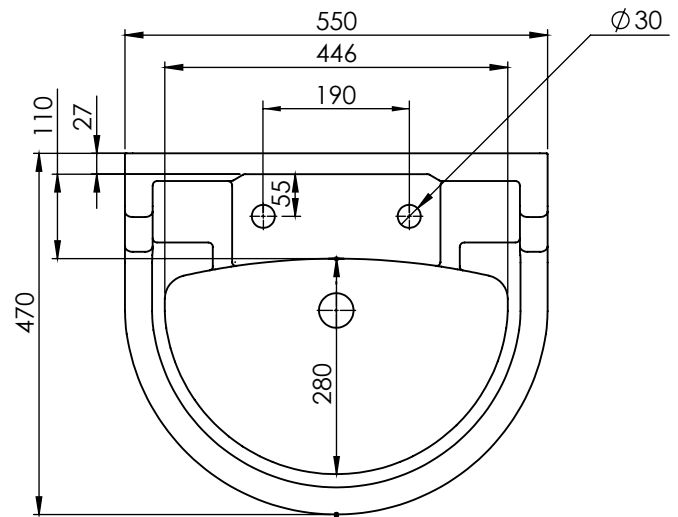

# Technical Data Sheet

SB855S/DB855S Vitoria  
ROUND BASIN 1/2 TH

**TAVISTOCK**  
inspiring bathrooms

1TH

2TH

## Product Information

No.	Description	Product Code	Fixings Included	Gross Weight	Net Weight
1	Vitoria Round Basin 550mm 1 Tap Hole	SB855S	No	--	--
2	Vitoria Round Basin 550mm 2 Tap Holes	DB855S	No	--	--
3	Vitoria Pedestal	PE850S	Yes		