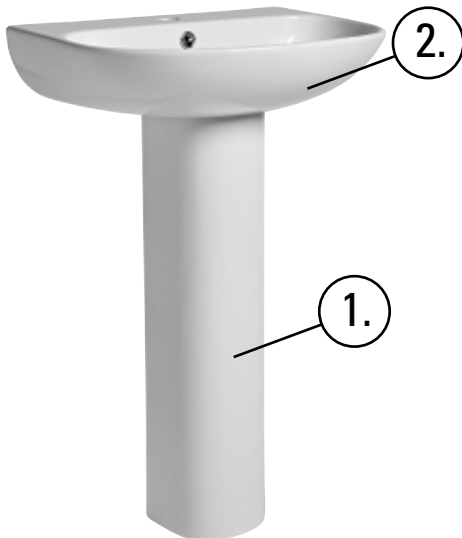

Technical Data Sheet

ORBIT
D-Basin and Pedestal

TAVISTOCK
inspiring bathrooms

No.	Description	Code	Fixings Included
1	Orbit 555mm-Basin	SB250S	Yes
2	Orbit Pedestal	PE100S	Yes

Dimensions

Diagrams not to scale
All dimensions in mm
tolerance of +/- 5mm

FAQ's

What is the internal depth of the basin (up to the overflow)? **70mm**

Can the basin be wall hung? **Yes, but use wall fixings like Fischer fixings that are appropriate to the installation in hand**

Taphole/waste centre to closest/furthest side? **280mm**

Pedestal

Pedestal distance at base from wall when fitted? **105mm**

Foot front to back depth? **155mm**

Cavity width/depth (pipe fit)? **100/140mm**