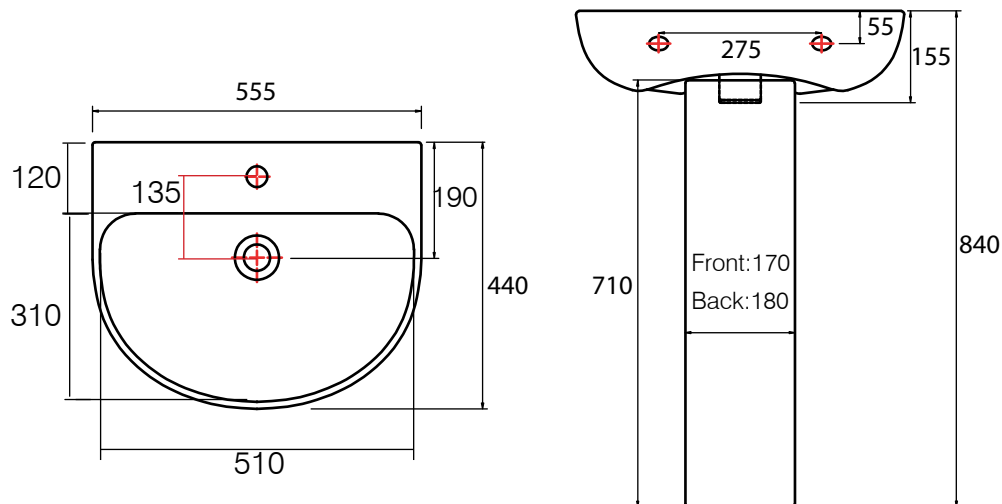

Technical Data Sheet

ORBIT
D-Basin and Pedestal

TAVISTOCK
inspiring bathrooms

No.	Description	Code	Fixings Included
1	Orbit 555mm-Basin	SB250S	Yes
2	Orbit Pedestal	PE100S	Yes

Dimensions

Diagrams not to scale
All dimensions in mm
tolerance of +/- 5mm

FAQ's

What is the internal depth of the basin (up to the overflow)? **70mm**

Can the basin be wall hung? **Yes, but use wall fixings like Fischer fixings that are appropriate to the installation in hand**

Taphole/waste centre to closest/furthest side? **280mm**

Pedestal

Pedestal distance at base from wall when fitted? **105mm**

Foot front to back depth? **155mm**

Cavity width/depth (pipe fit)? **100/140mm**