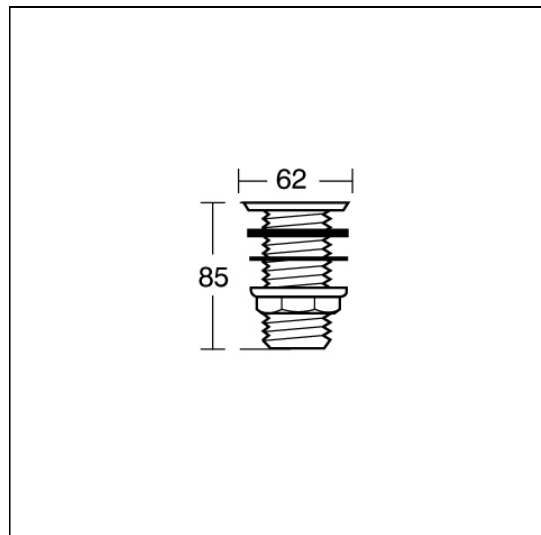

1 1/4in Plug & Chain Waste Screw Stay Unslotted

ILLUSTRATED

S8715 (WT3) Waste 1 1/4" waste with bead chain & plug 80mm unslotted tail, screw stay

ILLUSTRATED PRODUCT DETAILS

Weights

S8715 0.28 KG

Finishes

S8715  Chrome (AA)

Materials

S8715 Chrome Plated Metal

FEATURES