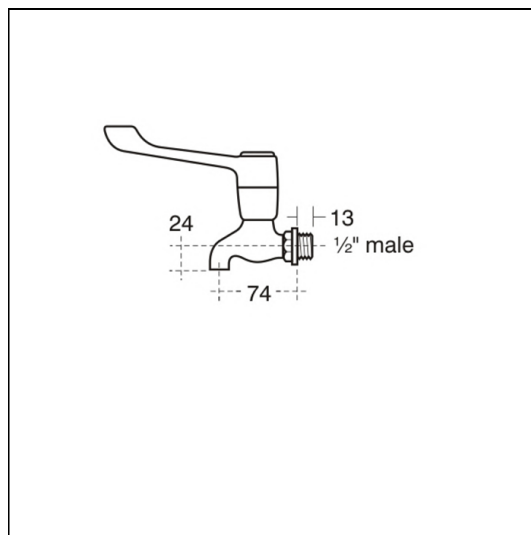

### Materials

**S8270** Chrome Plated Brass

**B1686**  Chrome (AA)

**B1686** Chrome Plated Brass

### Special Notes

Inlets screwed 1/2in BSP male. For use in conjunction with sinks and hoppers, with appropriate length extension.  
Flow rate 7.2 Litres per minute @ 0.1 bar