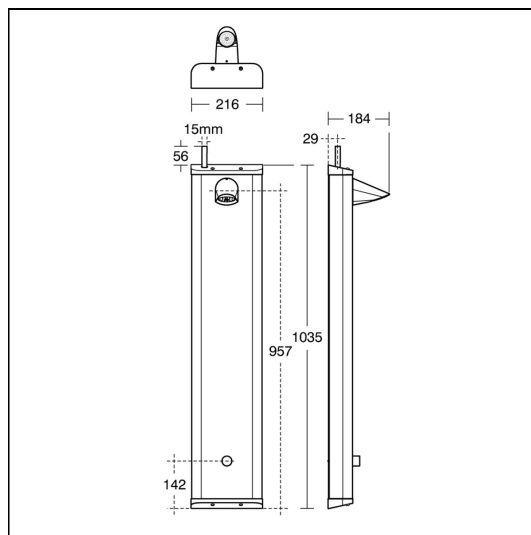

Kirn Shower Panel With Push Button Valve

ILLUSTRATED

S7873 Kirn wall mounted stainless steel shower panel with anti vandal shower head and self-closing push button shower valve

OPTIONS

A5900 TMV Thermostatic mixing valve 15mm

ILLUSTRATED PRODUCT DETAILS

Weights

S7873 11.00 KG

Finishes

S7873 Stainless Steel finish (MY)

Materials

S7873 Stainless Steel

Standards

Manufactured from 1.2 mm (back plate is 1.5mm) Stainless Steel to 1.4301 (304) to BSEN 10088: Part2:2005.

Special Notes

Consideration should be given to safe hot water delivery and the use of an appropriate temperature reduction device see A5900AA or Part G for guidance.

See A5900AA for TMV3 compliant mixer valve suitable for use with this product.

FEATURES