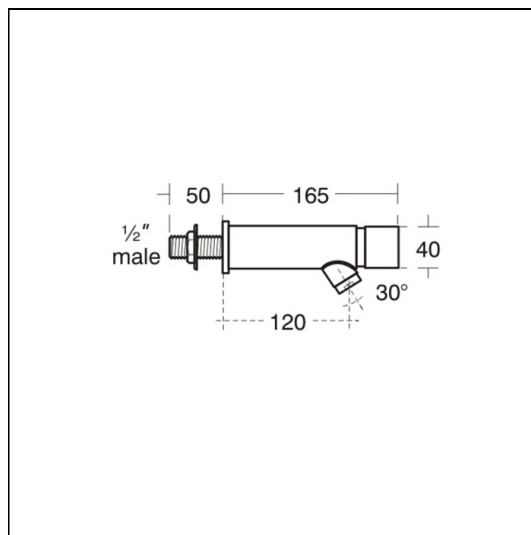

Avon Self Closing Bib Tap

ILLUSTRATED

S7241 Avon bib tap, non concussive self closing

ILLUSTRATED PRODUCT DETAILS

Weights

S7241 2.41 KG

Finishes

S7241 Chrome (AA)

Materials

S7241 Chrome Plated Brass

Flow rates

S7241 3.7 Litres per minute @ 3 bar pressure

Special Notes

Inlet screwed 1/2in BSP male, coned for 15mm copper. Consideration should be given to safe hot water delivery and the use of an appropriate temperature reduction device.

Regulated to 3.7 litres per minute maximum.

ACCREDITATIONS

S7241(AA)

3.70 Litres Per Minute

FEATURES