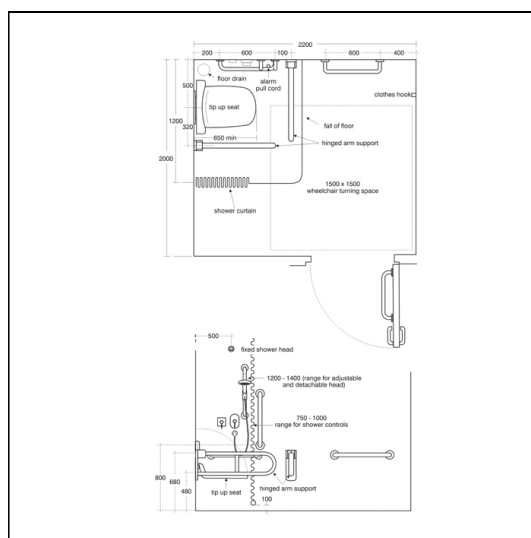

Doc M Contour 21 Shower Room Pack

ILLUSTRATED

S6960 Shower room pack with folding shower seat and back support in grey, 3 x 60cm grab rails, 2 x hinged rails and 2 x 45cm grab rails, lever operated thermostatic mixer for concealed supplies, shower handset holder, handset & hose, fixed short projection shower head. lever operated diverter.

For LRV and RAL numbers see Doc M introduction.

Fixing heights: Floor to top of shower seat 480mm. Floor to centre of back rest of rail 800mm. Floor to centre of horizontal grab rail 800mm

ACCREDITATIONS