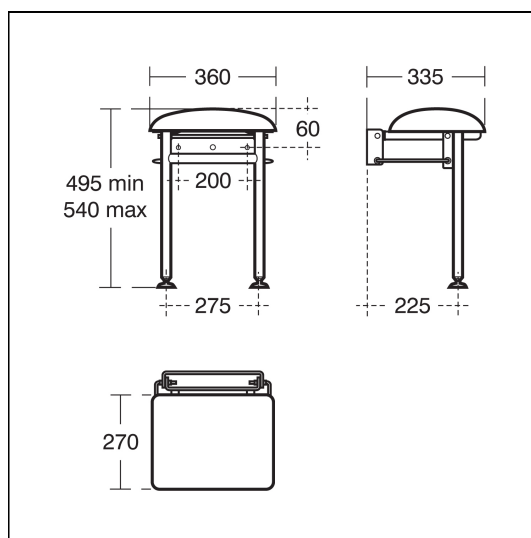

### ILLUSTRATED PRODUCT DETAILS

**Weights**

**S6850** 5.00 KG

**Finishes**

**S6850**  White (01)

**Materials**

**S6850** Mixed Material