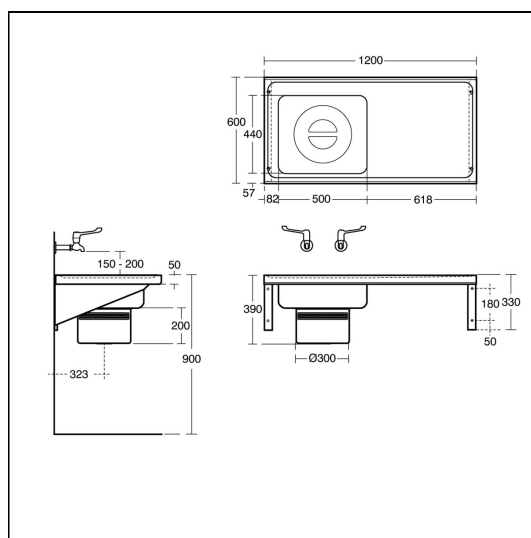

Clyde Sink LH Bowl, No Taphole

ILLUSTRATED

- **S6558** (PS H) Clyde plaster sink left hand sink with work surface stainless steel integral brackets, strainer basket
- **S8270** (TB H1) Markwik ½" bib taps
- **B1686** Nimbus 21 concealed bib tap wall mountself centralising installation pair
- **B1684** Nimbus 21 bib tap extension 1/2" x 100mm pair
- **S8726** (WT2) Waste 1½" unslotted strainer waste, 80mm tail. brass

OPTIONS

- **S9281** Leg 900mm stainless steel to floor (2 required)

ILLUSTRATED PRODUCT DETAILS

Weights

- **S6558** 23.00 KG
- **S8270** 1.65 KG
- **S8726** 0.39 KG

Materials

- **S6558** Stainless Steel
- **S8270** Chrome Plated Brass
- **B1686** Chrome Plated Brass
- **B1684** Chrome Plated Brass
- **S8726** Brass

Finishes

- **S6558** Stainless Steel finish (MY)
- **S8270** Chrome (AA)
- **B1686** Chrome (AA)
- **B1684** Chrome (AA)
- **S8726** Chrome (AA)

Standards

Stainless steel sheet to BS EN 10088: Part 2: 2005.

Special Notes

HTM64 does not cover for the provision of leg supports to floor. For the disposal of plaster waste.

FEATURES