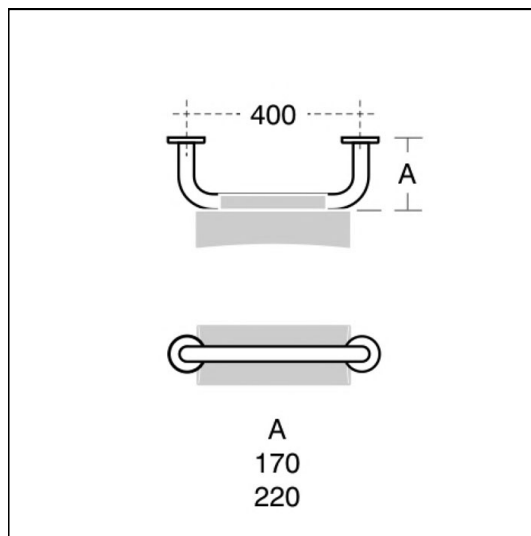

Contour 21 Grab Rail, 40x22cm for Back Support Doc M

ILLUSTRATED

S6466 Contour 21 back support rail for 75cm projection WC, 40 x 22 x 35mm diameter tube

OPTIONS

S6884 Cushion for back support with clips, new design

ILLUSTRATED PRODUCT DETAILS

Weights

S6466 0.62 KG

Finishes

S6466 White (AC)

Materials

S6466 Aluminium

Designer

Robin Levien, RDI

FINISH OPTIONS

(36) Blue

(AC) White

(LI) Grey

(MY) Stainless Steel finish

(RN) Charcoal

(GQ) Red

FEATURES