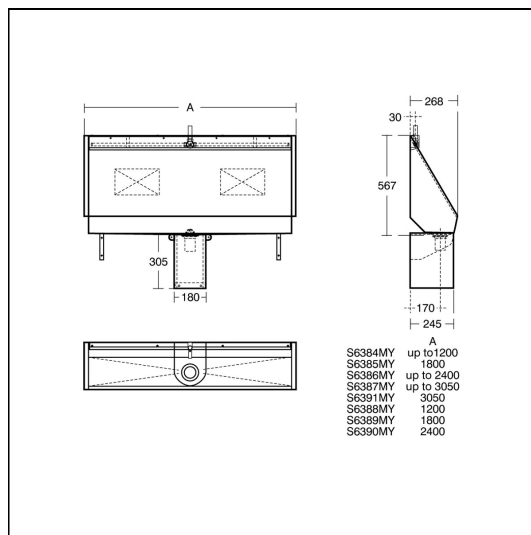

Kinloch Trough Urinal, 240cm Top Inlet, Central Outlet

ILLUSTRATED

S6390 Kinloch urinal 240cm long complete with 2" domed strainer waste, centre outlet, complete with pipework and autocistern

OPTIONS

- S6205** Kinloch urinal corner plinth, stainless steel
- S6206** Kinloch urinal cover strip to join separate urinals

ILLUSTRATED PRODUCT DETAILS

Sizes
S6390 l:2400

Finishes
S6390  Stainless Steel finish (MY)

Weights
S6390 36.90 KG

Materials
S6390 Stainless Steel

Standards
 Manufactured from 1.5mm Stainless Steel 1.4301 (304) to BSEN 10088: part 2: 2005

Special Notes
 Kinloch urinal complete with central domed strainer waste 2in BSP outlet. Knock out inlet position allows pipework to be exposed or concealed.

Urinals on 2 or more walls can be joined using S6206MY stainless steel cover strip and S6205MY stainless steel corner plinth.