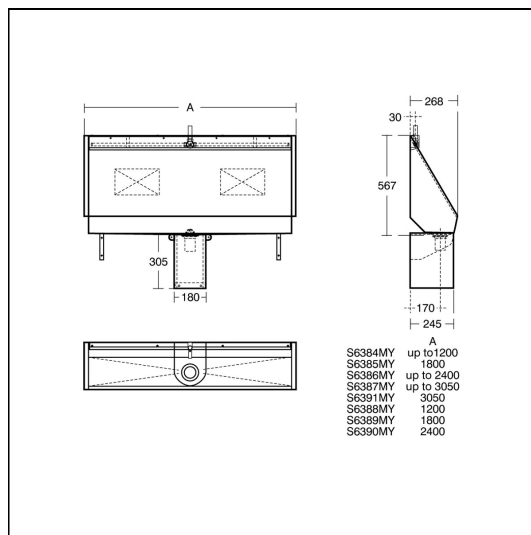

## ILLUSTRATED

**S6389** Kinloch urinal 180cm long complete with 2" domed strainer waste, centre outlet, complete with flushpipes and autocistern

## ILLUSTRATED PRODUCT DETAILS

**Sizes** **S6389** l:1800

**Finishes** **S6389**  Stainless Steel finish (MY)

**Weights** **S6389** 27.16 KG

**Materials** **S6389** Stainless Steel

**Standards**  
Manufactured from 1.5mm Stainless Steel 1.4301 (304) to BSEN 10088: part 2: 2005

**Special Notes**  
Kinloch urinal complete with central domed strainer waste 2in BSP outlet. Knock out inlet position allows pipework to be exposed or concealed.

Urinals on 2 or more walls can be joined using S6206MY stainless steel cover strip and S6205MY stainless steel corner plinth.