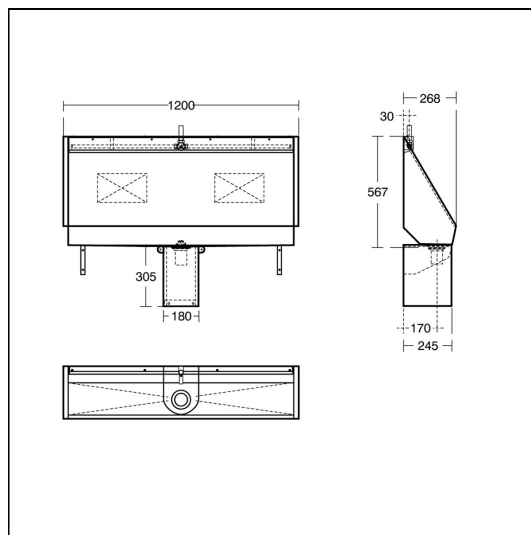

Kinloch Trough Urinal, 120cm Top Inlet, Central Outlet

ILLUSTRATED

S6388 Kinloch urinal 120cm long complete with 2" domed strainer waste, central outlet, complete with flushpipes and autocistern

OPTIONS

- S6205** Kinloch urinal corner plinth, stainless steel
- S6206** Kinloch urinal cover strip to join separate urinals

ILLUSTRATED PRODUCT DETAILS

Sizes **S6388** l:1200 **Finishes** **S6388**  Stainless Steel finish (MY)

Weights **S6388** 20.60 KG

Materials **S6388** Stainless Steel

Standards
Manufactured from 1.5mm Stainless Steel 1.4301 (304) to BSEN 10088: part 2: 2005

Special Notes
Kinloch urinal complete with central domed strainer waste 2in BSP outlet. Knock out inlet position allows pipework to be exposed or concealed.

Urinals on 2 or more walls can be joined using S6206MY stainless steel cover strip and S6205MY stainless steel corner plinth.