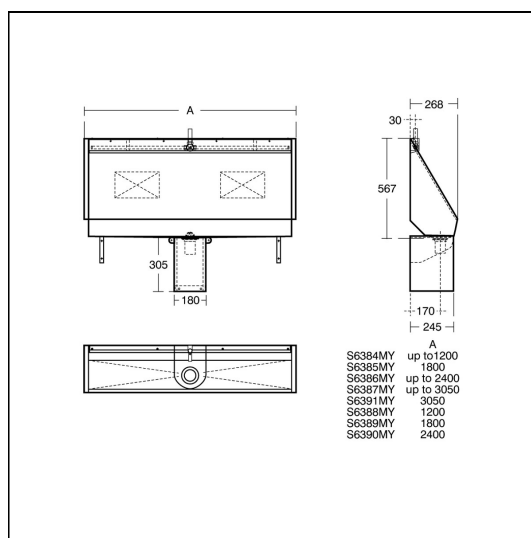

Kinloch Trough Urinal To Specification, Up To 240cm Long, Central Outlet

ILLUSTRATED

S6386 Kinloch urinal to special length, up to 240cm long complete with 2" domed strainer waste, central outlet

OPTIONS

- **S6205** Kinloch urinal corner plinth, stainless steel
- **S6206** Kinloch urinal cover strip to join separate urinals

ILLUSTRATED PRODUCT DETAILS

Sizes

S6386 l:2400

Finishes

S6386 Stainless Steel finish (MY)

Weights

S6386 53.20 KG

Materials

S6386 Stainless Steel

Standards

Manufactured from 1.5mm Stainless Steel 1.4301 (304) to BSEN 10088: part 2: 2005

Special Notes

Kinloch urinal complete with central domed strainer waste 2in BSP outlet. Knock out inlet position allows pipework to be exposed or concealed.

Urinals on 2 or more walls can be joined using S6206MY stainless steel cover strip and S6205MY stainless steel corner plinth.

FEATURES