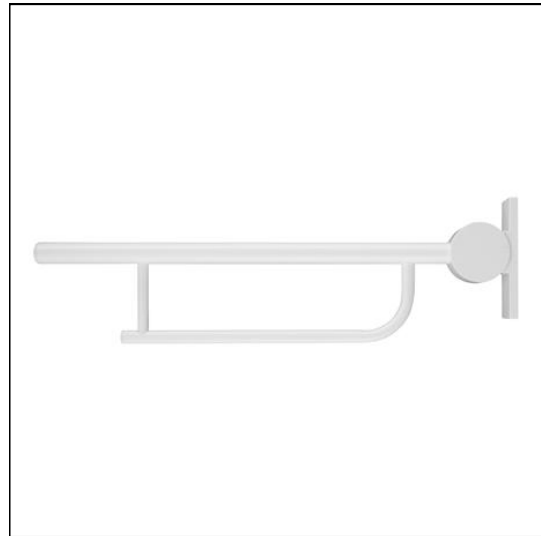

Contour 21 Hinged Arm Wall Support Rail 80cm -Doc M

ILLUSTRATED

S6360 Contour 21 hinged support rail 80 x 35mm diameter, Doc M Compliant

OPTIONS

S6363 Toilet roll holder for Contour 21 hinged arm rail

ILLUSTRATED PRODUCT DETAILS

Weights

S6360 3.15 KG

Finishes

S6360  White (AC)

Materials

S6360 Aluminium

FINISH OPTIONS

		
(36) Blue	(AC) White	(L) Grey
		
(MY) Stainless Steel finish	(RN) Charcoal	(GQ) Red