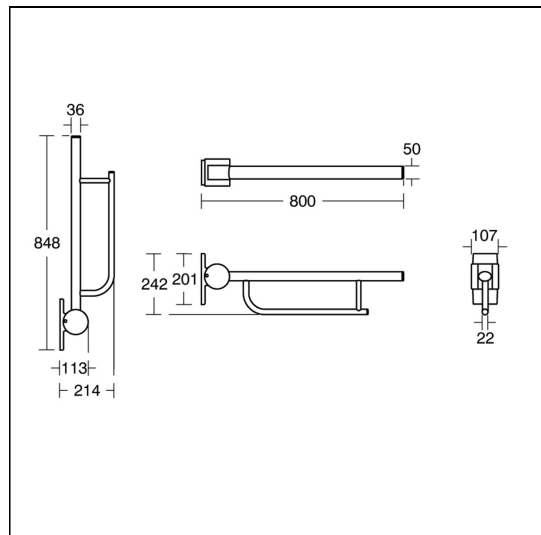

Contour 21 Hinged Arm Wall Support Rail 80cm -Doc M

ILLUSTRATED

S6360 Contour 21 hinged support rail 80 x 35mm diameter, Doc M Compliant

OPTIONS

S6363 Toilet roll holder for Contour 21 hinged arm rail

ILLUSTRATED PRODUCT DETAILS

Weights

S6360 3.15 KG

Finishes

S6360  White (AC)

Materials

S6360 Aluminium

FINISH OPTIONS

		
(36) Blue	(AC) White	(L) Grey
		
(MY) Stainless Steel finish	(RN) Charcoal	(GQ) Red