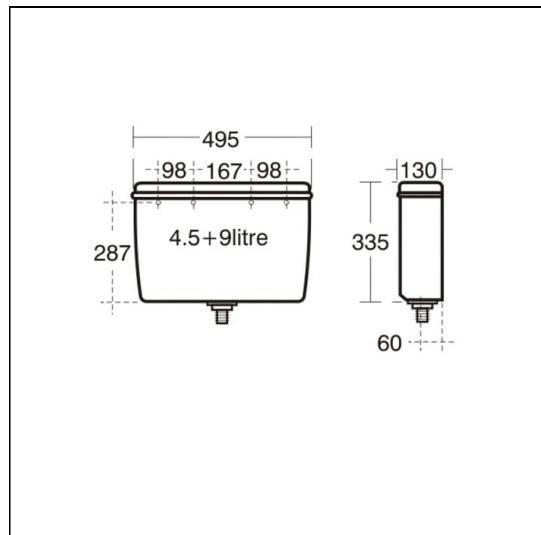

Regal Plastic Auto Cistern, 9 Litres & Fittings

ILLUSTRATED

S6211 Regal 9.0 litre auto cistern and cover, auto syphon and petcock

OPTIONS

S6234 Exposed flushpipes (for use with 3 urinals and Regal plastic auto cistern)

ILLUSTRATED PRODUCT DETAILS

Weights

S6211 4.00 KG

Finishes

S6211 ☐ White (01)

Materials

S6211 Plastic

Capacity

S6211 9 litres

Standards

Cisterns to BS 1876

FEATURES