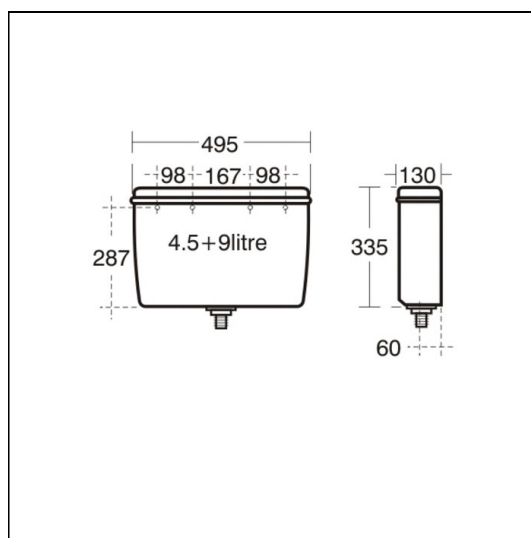

S6233 Exposed flushpipes (for use with 2 urinals and Regal plastic auto cistern)

ILLUSTRATED PRODUCT DETAILS

Weights

S6210 4.00 KG

Finishes

S6210 White (01)

Materials

S6210 Plastic

Capacity

S6210 5 litres

FEATURES