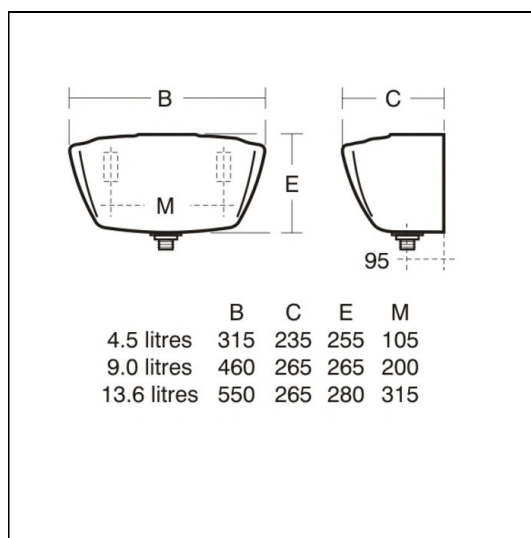

ILLUSTRATED PRODUCT DETAILS

Weights

S6201 8.88 KG

Finishes

S6201 White (01)

Materials

S6201 Plastic

Capacity

S6201 9 litres

Standards

Vitreous china to BS 3402. Cisterns to BS 1876

ACCREDITATIONS

Flush Valve
1505001

FEATURES