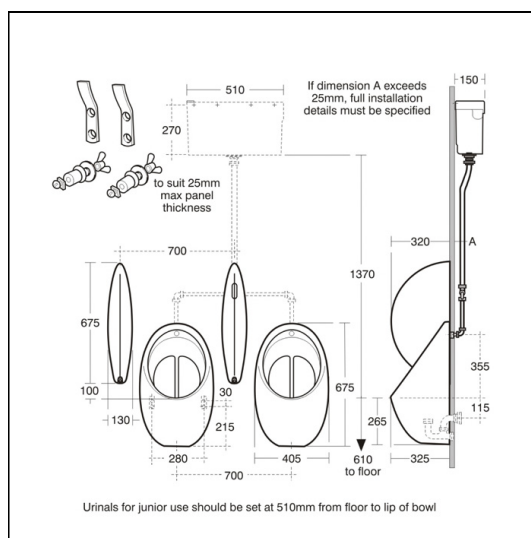

Contour HygenIQ Urinal Fully Concealed

ILLUSTRATED

- S6119** (UR H) Contour HygenIQ urinal 67cm, concealed
- S6215** Conceala auto cistern 4.5 litre with cover, auto syphon and petcock
- S8849** HygenIQ plastic splash reducing waste, 50mm unslotted tail
- S8970** Trap 1½" plastic P with 75mm seal, multi-purpose outlet suitable for plastic and BS copper pipe
- S9275** Urinal concealed hangers, Steel
- S6226** Flushpipes concealed for 1 bowl urinal
- S6286** Spreader, back inlet for vitreous china bowl urinal
- S9276** Toggle bolts to suit maximum 25mm panel thickness

OPTIONS

- S6216** Conceala auto cistern 9.0 litre with cover, auto syphon and petcock
- S6217** Conceala auto cistern 13.6 litre with cover auto syphon and petcock
- S8770** Waste 1½" strainer waste brass with stainless steel dome
- A7058** Sensorflow 21 urinal flush, Low Pressure Valve, panel mounted, mains
- A7059** Sensorflow 21 urinal flush, low pressure valve, panel mounted, link
- A7001** Sensorflow 21 urinal flush, high pressure valve, panel mounted, mains
- A7002** Sensorflow 21 urinal flush, high pressure valve, panel mounted, link
- S6227** Flushpipes concealed for 2 bowl urinals
- S6228** Flushpipes concealed for 3 bowl urinals
- S6229** Flushpipes concealed for 4 bowl urinals
- S6230** Flushpipes concealed for 5 bowl urinals
- S6120** (UR H) Urinal division Vitreous China with hanger and screw

ILLUSTRATED PRODUCT DETAILS

Weights

- S6119** 18.50 KG
- S6215** 3.00 KG
- S8849** 1.70 KG
- S8970** 1.00 KG
- S9275** 1.00 KG
- S6226** 0.41 KG
- S6286** 0.01 KG
- S9276** 2.00 KG

Materials

- S6119** Vitreous China
- S6215** Plastic
- S8849** Plastic
- S8970** Plastic
- S9275** Metal
- S6226** Plastic
- S6286** Metal

FEATURES

Contour HygenIQ Urinal Fully Concealed

S9276 Metal

S9276 Neutral / No Finish
(67)

Capacity

S6215 5 litres

Standards

Vitreous china to BS 3402