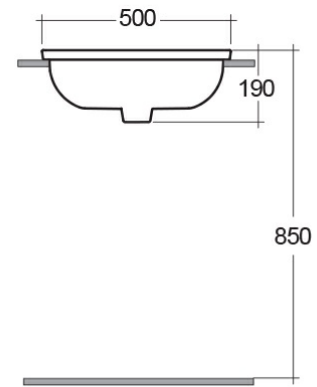

RAK-SERIES 600

Wash basin | Drop In

RAK
CERAMICS

Technical specifications

Dimensions: 500 x 425 mm

Weight: 10 Kg

Color: Alpine White

Shape of basin: Rounded Rectangle

Overflow hole: yes

Suites: [RAK-SERIES 600](#)

Code	Name
SE0902AWHA	SERIES 600 WASH BASIN DROP-IN 50CM

Dimensions: All dimensions in mm tolerance $\pm 5\%$ for below 200mm and $\pm 3\%$ for above 200mm.

Note: Due to a continuing development programme to improve design and performance, the manufacturer reserves all rights to vary specifications without prior information.