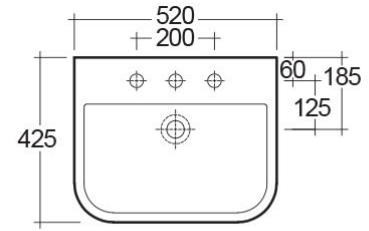

### Technical specifications

Dimensions: 520 x 425 mm

Weight: 22 Kg

Color: Alpine White

Shape of basin: Rounded Rectangle

Overflow hole: yes

Suites: [RAK-SERIES 600](#)

Code	Name
SE0103AWHA	SERIES 600 HALF PEDESTAL
SE0101AWHA	SERIES 600 WASH BASIN 52CM

Dimensions: All dimensions in mm tolerance  $\pm 5\%$  for below 200mm and  $\pm 3\%$  for above 200mm.

Note: Due to a continuing development programme to improve design and performance, the manufacturer reserves all rights to vary specifications without prior information.