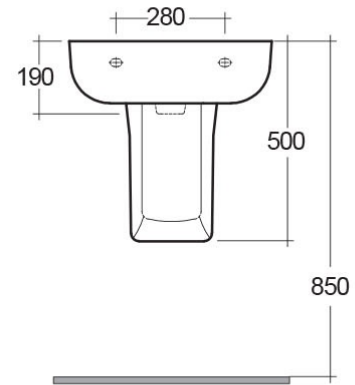

## Wash basin | Half Pedestal

**RAK**  
CERAMICS

### Technical specifications

Dimensions: 520 x 425 mm

Weight: 22 Kg

Color: Alpine White

Shape of basin: Rounded Rectangle

Overflow hole: yes

Suites: [RAK-SERIES 600](#)

Code	Name
SE0103AWHA	SERIES 600 HALF PEDESTAL
SE0101AWHA	SERIES 600 WASH BASIN 52CM

Dimensions: All dimensions in mm tolerance  $\pm 5\%$  for below 200mm and  $\pm 3\%$  for above 200mm.

Note: Due to a continuing development programme to improve design and performance, the manufacturer reserves all rights to vary specifications without prior information.