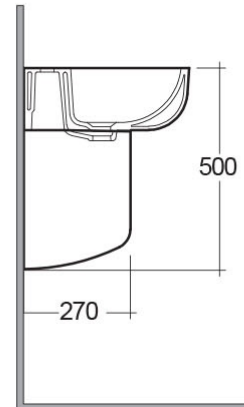

### Technical specifications

Dimensions: 520 x 425 mm

Weight: 22 Kg

Color: Alpine White

Shape of basin: Rounded Rectangle

Overflow hole: yes

Suites: [RAK-SERIES 600](#)

Code	Name
SE0103AWHA	SERIES 600 HALF PEDESTAL
SE0101AWHA	SERIES 600 WASH BASIN 52CM

Dimensions: All dimensions in mm tolerance  $\pm 5\%$  for below 200mm and  $\pm 3\%$  for above 200mm.

Note: Due to a continuing development programme to improve design and performance, the manufacturer reserves all rights to vary specifications without prior information.