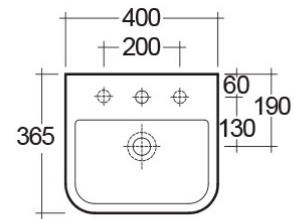

### Technical specifications

Dimensions: 400 x 365 mm

Weight: 11 Kg

Color: Alpine White

Shape of basin: Rounded Rectangle

Overflow hole: yes

Suites: [RAK-SERIES 600](#)

Code	Name
SE0501AWHA	SERIES 600 WASH BASIN CLOAKROOM 40CM

Dimensions: All dimensions in mm tolerance  $\pm 5\%$  for below 200mm and  $\pm 3\%$  for above 200mm.

Note: Due to a continuing development programme to improve design and performance, the manufacturer reserves all rights to vary specifications without prior information.