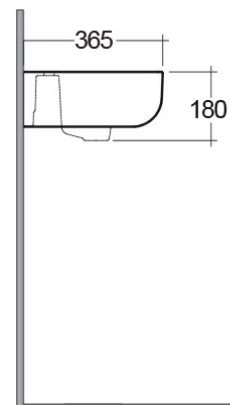

### Technical specifications

Dimensions: 400 x 365 mm

Weight: 11 Kg

Color: Alpine White

Shape of basin: Rounded Rectangle

Overflow hole: yes

Suites: [RAK-SERIES 600](#)

Code	Name
SE0501AWHA	SERIES 600 WASH BASIN CLOAKROOM 40CM

Dimensions: All dimensions in mm tolerance  $\pm 5\%$  for below 200mm and  $\pm 3\%$  for above 200mm.

Note: Due to a continuing development programme to improve design and performance, the manufacturer reserves all rights to vary specifications without prior information.