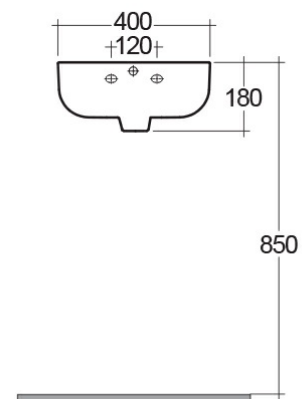

### Technical specifications

Dimensions: 400 x 365 mm

Weight: 11 Kg

Color: Alpine White

Shape of basin: Rounded Rectangle

Overflow hole: yes

Suites: [RAK-SERIES 600](#)

Code	Name
SE0501AWHA	SERIES 600 WASH BASIN CLOAKROOM 40CM

Dimensions: All dimensions in mm tolerance  $\pm 5\%$  for below 200mm and  $\pm 3\%$  for above 200mm.

Note: Due to a continuing development programme to improve design and performance, the manufacturer reserves all rights to vary specifications without prior information.