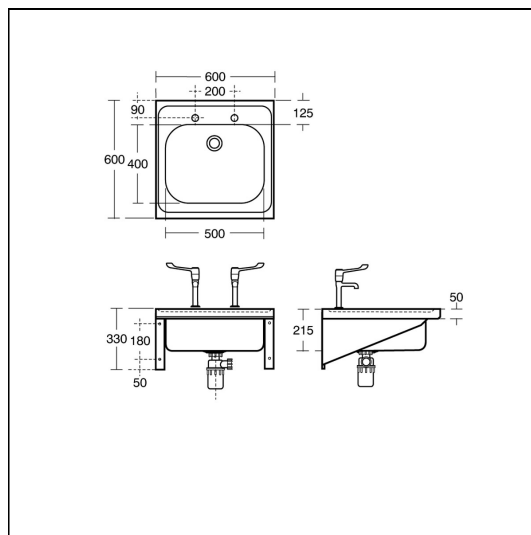

Doon Sink 60x60cm Single Bowl, 2 Taphole

ILLUSTRATED

- **S5999** (SK 1) Doon sink, single bowl 60 x 60cm, 2 tapholes
- **S8265** (TP 3) Markwik ½" high neck pillar taps
- **S8760** Waste 1½" unslotted strainer waste, 50mm long, 75mm dia. brass
- **S8925** (TRR2/P) Trap 1½" plastic resealing bottle with 75mm seal, multi-purpose outlet

OPTIONS

- **S9281** Leg 900mm stainless steel to floor (2 required)
- **S8915** Trap 1½" plastic bottle with 75mm seal, multi-purpose outlet

ILLUSTRATED PRODUCT DETAILS

Weights

- **S5999** 8.70 KG
- **S8265** 2.29 KG
- **S8760** 0.23 KG
- **S8925** 0.33 KG

Materials

- **S5999** Stainless Steel
- **S8265** Chrome Plated Brass
- **S8760** Chrome Plated Metal
- **S8925** Plastic

Finishes

- **S5999** Stainless Steel finish (MY)
- **S8265** Chrome (AA)
- **S8760** Chrome (AA)
- **S8925** Neutral / No Finish (67)

Standards

Stainless steel sheet to BS EN 10088. Metal sinks for domestic services BS EN 13310

FEATURES